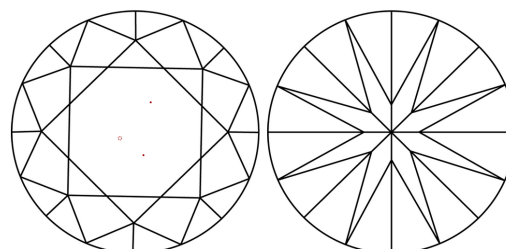

CLARITY CHARACTERISTICS

KEY TO SYMBOLS

Red symbols indicate internal characteristics.
Green symbols indicate external characteristics.