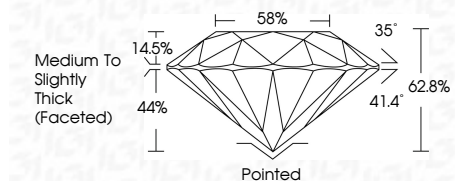

ELECTRONIC COPY

LG792604271
Report verification at igi.org

April 15, 2026
IGI Report Number **LG792604271**
Description **LABORATORY GROWN DIAMOND**
Shape and Cutting Style **ROUND BRILLIANT**
Measurements **7.25 - 7.30 X 4.56 MM**

GRADING RESULTS

Carat Weight **1.49 CARAT**
Color Grade **F**
Clarity Grade **VVS 2**
Cut Grade **EXCELLENT**

ADDITIONAL GRADING INFORMATION

Polish **EXCELLENT**
Symmetry **EXCELLENT**
Fluorescence **NONE**
Inscription(s) **IGI LG792604271**
Comments: This Laboratory Grown Diamond was created by Chemical Vapor Deposition (CVD) growth process. Type IIa

April 15, 2026
IGI Report No LG792604271
ROUND BRILLIANT
7.25 - 7.30 X 4.56 MM
1.49 CARAT
Color Grade **F**
Clarity Grade **VVS 2**
Cut Grade **EXCELLENT**
Depth **62.8%**
Table **58%**
Girdle **Medium To Slightly Thick (Faceted)**
Culet **Pointed**
Polish **EXCELLENT**
Symmetry **EXCELLENT**
Fluorescence **NONE**
Inscription(s) **IGI LG792604271**
Comments: This Laboratory Grown Diamond was created by Chemical Vapor Deposition (CVD) growth process. Type IIa

LABORATORY GROWN DIAMOND REPORT

April 15, 2026
IGI Report Number **LG792604271**
Description **LABORATORY GROWN DIAMOND**
Shape and Cutting Style **ROUND BRILLIANT**
Measurements **7.25 - 7.30 X 4.56 MM**