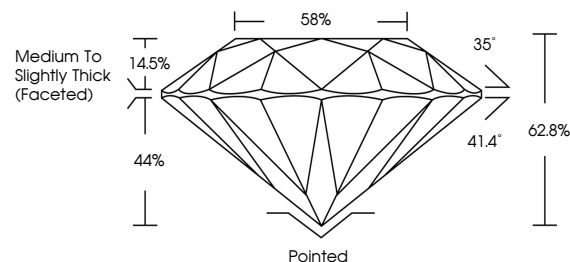

April 15, 2026
IGI Report No LG792604271
ROUND BRILLIANT
7.25 - 7.30 X 4.56 MM
1.49 CARAT
Color Grade **F**
Clarity Grade **VVS 2**
Cut Grade **EXCELLENT**
Depth **62.8%**
Table **58%**
Girdle **Medium To Slightly Thick (Faceted)**
Culet **Pointed**
Polish **EXCELLENT**
Symmetry **EXCELLENT**
Fluorescence **NONE**
Inscription(s) **IGI LG792604271**
Comments: This Laboratory Grown Diamond was created by Chemical Vapor Deposition (CVD) growth process. Type IIa

LABORATORY GROWN DIAMOND REPORT

April 15, 2026
IGI Report Number **LG792604271**
Description **LABORATORY GROWN DIAMOND**
Shape and Cutting Style **ROUND BRILLIANT**
Measurements **7.25 - 7.30 X 4.56 MM**

GRADING RESULTS

Carat Weight **1.49 CARAT**
Color Grade **F**
Clarity Grade **VVS 2**
Cut Grade **EXCELLENT**

ADDITIONAL GRADING INFORMATION

Polish **EXCELLENT**
Symmetry **EXCELLENT**
Fluorescence **NONE**
Inscription(s) **IGI LG792604271**

Comments: This Laboratory Grown Diamond was created by Chemical Vapor Deposition (CVD) growth process. Type IIa

PROPORTIONS

CLARITY CHARACTERISTICS

KEY TO SYMBOLS

Red symbols indicate internal characteristics.
Green symbols indicate external characteristics.