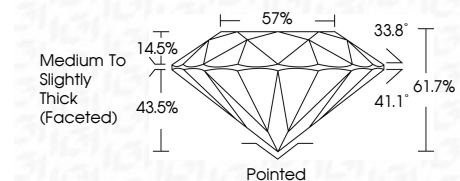

ELECTRONIC COPY

LG792606790
Report verification at igi.org

April 21, 2026
IGI Report Number **LG792606790**
Description **LABORATORY GROWN DIAMOND**
Shape and Cutting Style **ROUND BRILLIANT**
Measurements **8.72 - 8.75 X 5.39 MM**

GRADING RESULTS

Carat Weight **2.51 CARATS**
Color Grade **E**
Clarity Grade **VS 1**
Cut Grade **IDEAL**

ADDITIONAL GRADING INFORMATION

Polish **EXCELLENT**
Symmetry **EXCELLENT**
Fluorescence **NONE**
Inscription(s) **IGI LG792606790**
Comments: This Laboratory Grown Diamond was created by Chemical Vapor Deposition (CVD) growth process. Type IIa

April 21, 2026
IGI Report No LG792606790
ROUND BRILLIANT
8.72 - 8.75 X 5.39 MM
2.51 CARATS
E
VS 1
IDEAL
61.7%
57%
Medium To Slightly Thick (Faceted)
Pointed
EXCELLENT
EXCELLENT
NONE
IGI LG792606790
Comments: This Laboratory Grown Diamond was created by Chemical Vapor Deposition (CVD) growth process. Type IIa

GRADING RESULTS

Carat Weight **2.51 CARATS**
Color Grade **E**
Clarity Grade **VS 1**
Cut Grade **IDEAL**

ADDITIONAL GRADING INFORMATION

Polish **EXCELLENT**
Symmetry **EXCELLENT**
Fluorescence **NONE**
Inscription(s) **IGI LG792606790**