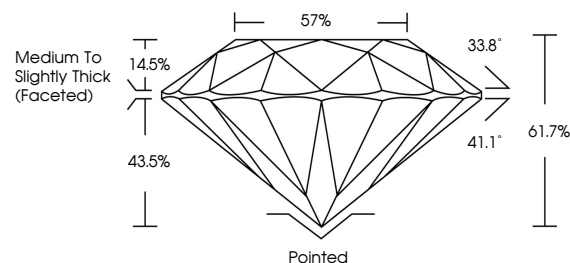

April 21, 2026
IGI Report No LG792606790
ROUND BRILLIANT
8.72 - 8.75 X 5.39 MM
2.51 CARATS
E
VS 1
IDEAL
61.7%
57%
Medium To Slightly Thick (Faceted)
Pointed
EXCELLENT
EXCELLENT
NONE
IGI LG792606790
Comments: This Laboratory Grown Diamond was created by Chemical Vapor Deposition (CVD) growth process. Type IIa

LABORATORY GROWN DIAMOND REPORT

April 21, 2026
IGI Report Number **LG792606790**
Description **LABORATORY GROWN DIAMOND**
Shape and Cutting Style **ROUND BRILLIANT**
Measurements **8.72 - 8.75 X 5.39 MM**

GRADING RESULTS

Carat Weight **2.51 CARATS**
Color Grade **E**
Clarity Grade **VS 1**
Cut Grade **IDEAL**

ADDITIONAL GRADING INFORMATION

Polish **EXCELLENT**
Symmetry **EXCELLENT**
Fluorescence **NONE**
Inscription(s) **IGI LG792606790**

Comments: This Laboratory Grown Diamond was created by Chemical Vapor Deposition (CVD) growth process. Type IIa

PROPORTIONS

CLARITY CHARACTERISTICS

KEY TO SYMBOLS

Red symbols indicate internal characteristics.
Green symbols indicate external characteristics.