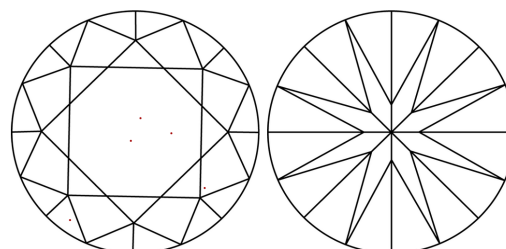

CLARITY CHARACTERISTICS

KEY TO SYMBOLS

Red symbols indicate internal characteristics.
Green symbols indicate external characteristics.