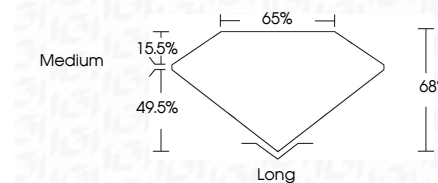

ELECTRONIC COPY

LG792611973
Report verification at igi.org

April 20, 2026
IGI Report Number **LG792611973**
Description **LABORATORY GROWN DIAMOND**
Shape and Cutting Style **EMERALD CUT**
Measurements **9.93 X 6.71 X 4.56 MM**

GRADING RESULTS
Carat Weight **3.05 CARATS**
Color Grade **D**
Clarity Grade **VVS 2**

ADDITIONAL GRADING INFORMATION
Polish **EXCELLENT**
Symmetry **EXCELLENT**
Fluorescence **NONE**
Inscription(s) **IGI LG792611973**
Comments: This Laboratory Grown Diamond was created by Chemical Vapor Deposition (CVD) growth process. Type IIa

April 20, 2026
IGI Report No LG792611973
EMERALD CUT
3.05 CARATS
D
9.93 X 6.71 X 4.56 MM
Color Grade **D**
Clarity Grade **VVS 2**
Depth **68%**
Table **65%**
Girdle **Medium**
Culet **Long**
Polish **EXCELLENT**
Symmetry **EXCELLENT**
Fluorescence **NONE**
Inscription(s) **IGI LG792611973**
Comments: This Laboratory Grown Diamond was created by Chemical Vapor Deposition (CVD) growth process. Type IIa

April 20, 2026
IGI Report Number **LG792611973**
Description **LABORATORY GROWN DIAMOND**
Shape and Cutting Style **EMERALD CUT**
Measurements **9.93 X 6.71 X 4.56 MM**

GRADING RESULTS
Carat Weight **3.05 CARATS**
Color Grade **D**
Clarity Grade **VVS 2**