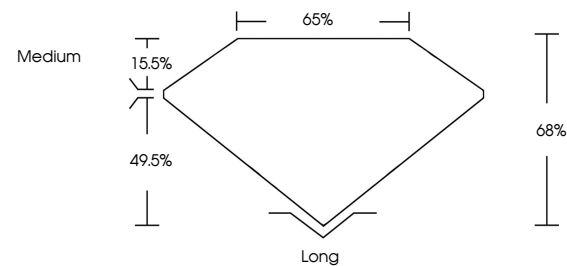

PROPORTIONS