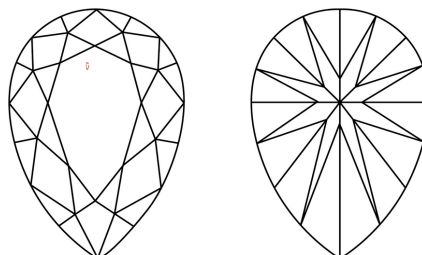

April 17, 2026
IGI Report No. LG792612421
PEAR BRILLIANT
1.07 CARAT
F
8.53 X 5.69 X 3.66 MM
Carat Weight
Color Grade
Clarity Grade
Depth
Table
Girdle
Medium to Slightly Thick (Faceted)
Culet
Pointed
Polish
EXCELLENT
Symmetry
EXCELLENT
Fluorescence
NONE
Inscription(s)
IGI LG792612421
Comments: This Laboratory Grown Diamond was created by Chemical Vapor Deposition (CVD) growth process. Type IIa

LABORATORY GROWN DIAMOND REPORT

April 17, 2026
IGI Report Number **LG792612421**
Description **LABORATORY GROWN DIAMOND**
Shape and Cutting Style **PEAR BRILLIANT**
Measurements **8.53 X 5.69 X 3.66 MM**

GRADING RESULTS
Carat Weight **1.07 CARAT**
Color Grade **F**
Clarity Grade **VS 1**

ADDITIONAL GRADING INFORMATION
Polish **EXCELLENT**
Symmetry **EXCELLENT**
Fluorescence **NONE**
Inscription(s) **IGI LG792612421**

Comments: This Laboratory Grown Diamond was created by Chemical Vapor Deposition (CVD) growth process. Type IIa

PROPORTIONS

Sample Image Used

CLARITY CHARACTERISTICS

KEY TO SYMBOLS

Red symbols indicate internal characteristics.
Green symbols indicate external characteristics.