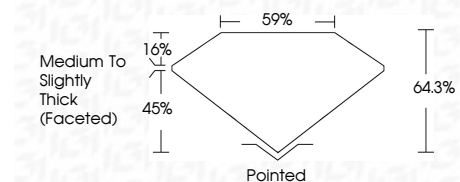

ELECTRONIC COPY

LG792612421
Report verification at igi.org

April 17, 2026
IGI Report Number **LG792612421**
Description **LABORATORY GROWN DIAMOND**
Shape and Cutting Style **PEAR BRILLIANT**
Measurements **8.53 X 5.69 X 3.66 MM**

GRADING RESULTS
Carat Weight **1.07 CARAT**
Color Grade **F**
Clarity Grade **VS 1**

ADDITIONAL GRADING INFORMATION
Polish **EXCELLENT**
Symmetry **EXCELLENT**
Fluorescence **NONE**
Inscription(s) **IGI LG792612421**
Comments: This Laboratory Grown Diamond was created by Chemical Vapor Deposition (CVD) growth process. Type IIa

April 17, 2026
IGI Report No. LG792612421
PEAR BRILLIANT
1.07 CARAT
F
8.53 X 5.69 X 3.66 MM
Carat Weight
Color Grade
Clarity Grade
Depth
Table
Girdle
Medium to Slightly Thick (Faceted)
Culet
Pointed
Polish
EXCELLENT
Symmetry
EXCELLENT
Fluorescence
NONE
Inscription(s)
IGI LG792612421
Comments: This Laboratory Grown Diamond was created by Chemical Vapor Deposition (CVD) growth process. Type IIa

LABORATORY GROWN DIAMOND REPORT

April 17, 2026
IGI Report Number **LG792612421**
Description **LABORATORY GROWN DIAMOND**
Shape and Cutting Style **PEAR BRILLIANT**
Measurements **8.53 X 5.69 X 3.66 MM**