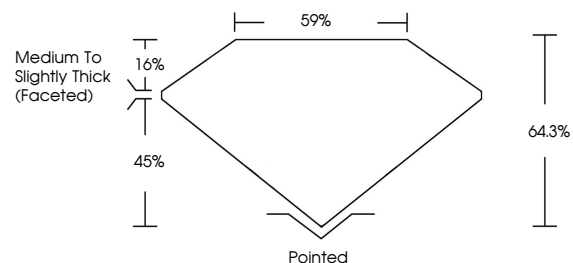

PROPORTIONS