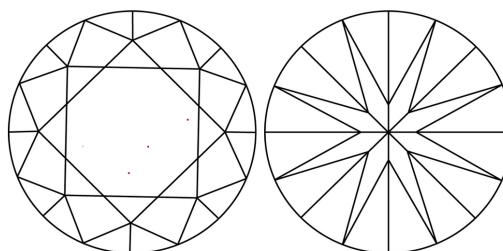

CLARITY CHARACTERISTICS

KEY TO SYMBOLS

Red symbols indicate internal characteristics.
Green symbols indicate external characteristics.