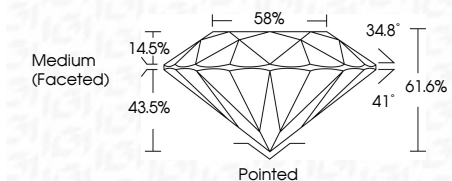

ELECTRONIC COPY

LG792622259
Report verification at igi.org

April 28, 2026
IGI Report Number **LG792622259**
Description **LABORATORY GROWN DIAMOND**
Shape and Cutting Style **ROUND BRILLIANT**
Measurements **11.00 - 11.04 X 6.79 MM**

GRADING RESULTS

Carat Weight **5.07 CARATS**
Color Grade **E**
Clarity Grade **VVS 2**
Cut Grade **IDEAL**

ADDITIONAL GRADING INFORMATION

Polish **EXCELLENT**
Symmetry **EXCELLENT**
Fluorescence **NONE**
Inscription(s) **(IGI) LG792622259**
Comments: This Laboratory Grown Diamond was created by Chemical Vapor Deposition (CVD) growth process. Type IIa

IGI

April 28, 2026
IGI Report No LG792622259
ROUND BRILLIANT
11.00 - 11.04 X 6.79 MM
5.07 CARATS
E
VVS 2
IDEAL
61.6%
58%
Medium (Faceted)
Pointed
EXCELLENT
EXCELLENT
NONE
NONE
(IGI) LG792622259
Comments: This Laboratory Grown Diamond was created by Chemical Vapor Deposition (CVD) growth process. Type IIa

GRADING RESULTS

Carat Weight **5.07 CARATS**
Color Grade **E**
Clarity Grade **VVS 2**
Cut Grade **IDEAL**

ADDITIONAL GRADING INFORMATION

Polish **EXCELLENT**
Symmetry **EXCELLENT**
Fluorescence **NONE**
Inscription(s) **(IGI) LG792622259**