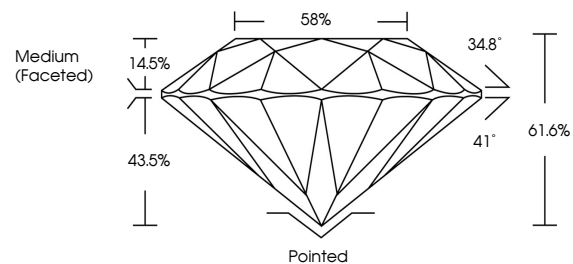

GRADING RESULTS

Carat Weight **5.07 CARATS**
Color Grade **E**
Clarity Grade **VVS 2**
Cut Grade **IDEAL**

ADDITIONAL GRADING INFORMATION

Polish **EXCELLENT**
Symmetry **EXCELLENT**
Fluorescence **NONE**
Inscription(s) **(IGI) LG792622259**
Comments: This Laboratory Grown Diamond was created by Chemical Vapor Deposition (CVD) growth process. Type IIa

IGI

April 28, 2026
IGI Report No LG792622259
ROUND BRILLIANT
11.00 - 11.04 X 6.79 MM
5.07 CARATS
E
VVS 2
IDEAL
61.6%
58%
Medium (Faceted)
Pointed
EXCELLENT
EXCELLENT
NONE
NONE
(IGI) LG792622259
Comments: This Laboratory Grown Diamond was created by Chemical Vapor Deposition (CVD) growth process. Type IIa

GRADING RESULTS

Carat Weight **5.07 CARATS**
Color Grade **E**
Clarity Grade **VVS 2**
Cut Grade **IDEAL**

ADDITIONAL GRADING INFORMATION

Polish **EXCELLENT**
Symmetry **EXCELLENT**
Fluorescence **NONE**
Inscription(s) **(IGI) LG792622259**

Comments: This Laboratory Grown Diamond was created by Chemical Vapor Deposition (CVD) growth process. Type IIa

PROPORTIONS

CLARITY CHARACTERISTICS

KEY TO SYMBOLS

Red symbols indicate internal characteristics.
Green symbols indicate external characteristics.