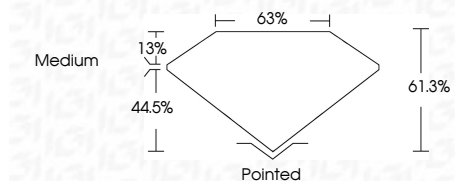

ELECTRONIC COPY

LG792622688
Report verification at igi.org

May 29, 2026
IGI Report Number **LG792622688**
Description **LABORATORY GROWN DIAMOND**
Shape and Cutting Style **SQUARE EMERALD CUT**
Measurements **7.66 X 7.63 X 4.68 MM**

GRADING RESULTS

Carat Weight **2.59 CARATS**
Color Grade **FANCY VIVID BLUE**
Clarity Grade **VS 1**

ADDITIONAL GRADING INFORMATION

Polish **EXCELLENT**
Symmetry **EXCELLENT**
Fluorescence **NONE**
Inscription(s) **(IGI) LG792622688**
Comments: This Laboratory Grown Diamond was created by Chemical Vapor Deposition (CVD) growth process. Indications of post-growth treatment.

May 29, 2026
IGI Report No LG792622688
SQUARE EMERALD CUT
2.59 CARATS
Carat Weight
Color Grade **FANCY VIVID BLUE**
Clarity Grade **VS 1**
Depth **61.6%**
Table **63%**
Girdle **Medium**
Culet **Pointed**
Polish **EXCELLENT**
Symmetry **EXCELLENT**
Fluorescence **NONE**
Inscription(s) **(IGI) LG792622688**

GRADING RESULTS

Carat Weight **2.59 CARATS**
Color Grade **FANCY VIVID BLUE**
Clarity Grade **VS 1**

ADDITIONAL GRADING INFORMATION

Polish **EXCELLENT**
Symmetry **EXCELLENT**
Fluorescence **NONE**
Inscription(s) **(IGI) LG792622688**