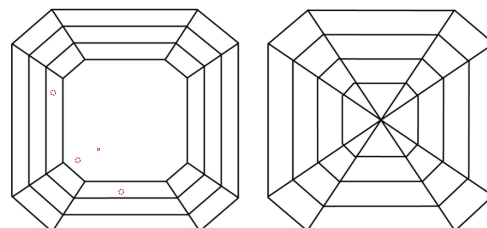

CLARITY CHARACTERISTICS

KEY TO SYMBOLS

Red symbols indicate internal characteristics.
Green symbols indicate external characteristics.