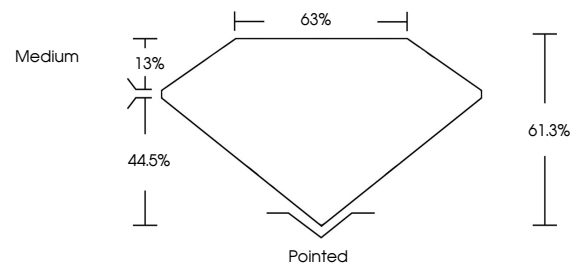

Comments: This Laboratory Grown Diamond was created by Chemical Vapor Deposition (CVD) growth process. Indications of post-growth treatment.

May 29, 2026
IGI Report Number **LG792622688**
Description **LABORATORY GROWN DIAMOND**
Shape and Cutting Style **SQUARE EMERALD CUT**
Measurements **7.66 X 7.63 X 4.68 MM**

GRADING RESULTS

Carat Weight **2.59 CARATS**
Color Grade **FANCY VIVID BLUE**
Clarity Grade **VS 1**

ADDITIONAL GRADING INFORMATION

Polish **EXCELLENT**
Symmetry **EXCELLENT**
Fluorescence **NONE**
Inscription(s) **(IGI) LG792622688**

Comments: This Laboratory Grown Diamond was created by Chemical Vapor Deposition (CVD) growth process. Indications of post-growth treatment.

PROPORTIONS

CLARITY CHARACTERISTICS

KEY TO SYMBOLS

Red symbols indicate internal characteristics.
Green symbols indicate external characteristics.