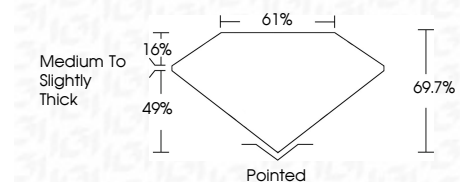

ELECTRONIC COPY

LG792627345
Report verification at igi.org

June 8, 2026
IGI Report Number **LG792627345**
Description **LABORATORY GROWN DIAMOND**
Shape and Cutting Style **CUT CORNERED SQUARE
MODIFIED BRILLIANT**
Measurements **6.44 X 6.28 X 4.38 MM**

GRADING RESULTS
Carat Weight **1.71 CARAT**
Color Grade **E**
Clarity Grade **VS 1**

ADDITIONAL GRADING INFORMATION
Polish **EXCELLENT**
Symmetry **EXCELLENT**
Fluorescence **NONE**
Inscription(s) **IGI LG792627345**
Comments: This Laboratory Grown Diamond was created by Chemical Vapor Deposition (CVD) growth process. Type IIa

June 8, 2026
IGI Report No **LG792627345**
CUT CORNERED SQUARE MODIFIED BRILLIANT
6.44 X 6.28 X 4.38 MM
Carat Weight **1.71 CARAT**
Color Grade **E**
Clarity Grade **VS 1**
Depth **49.7%**
Table **16%**
Girdle **Medium to Slightly Thick**
Culet **Pointed**
Polish **EXCELLENT**
Symmetry **EXCELLENT**
Fluorescence **NONE**
Inscription(s) **IGI LG792627345**
Comments: This Laboratory Grown Diamond was created by Chemical Vapor Deposition (CVD) growth process. Type IIa

LABORATORY GROWN DIAMOND REPORT

June 8, 2026
IGI Report Number **LG792627345**
Description **LABORATORY GROWN DIAMOND**
Shape and Cutting Style **CUT CORNERED SQUARE
MODIFIED BRILLIANT**
Measurements **6.44 X 6.28 X 4.38 MM**