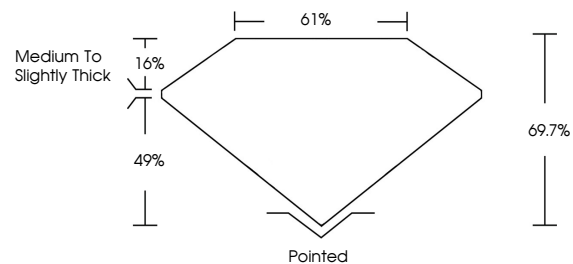

PROPORTIONS