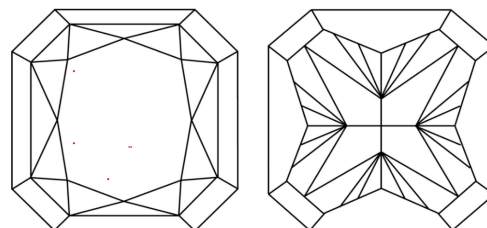

CLARITY CHARACTERISTICS

KEY TO SYMBOLS

Red symbols indicate internal characteristics.
Green symbols indicate external characteristics.