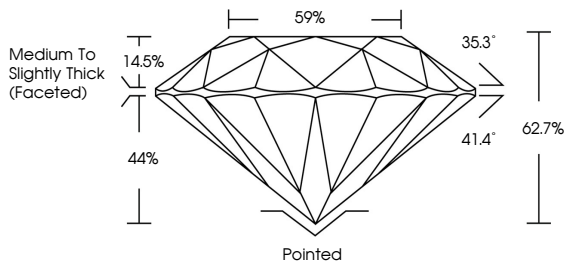

PROPORTIONS