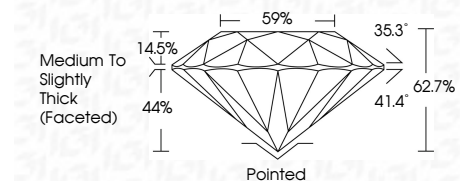

ELECTRONIC COPY

LG792634632
Report verification at igi.org

May 7, 2026
IGI Report Number **LG792634632**
Description **LABORATORY GROWN DIAMOND**
Shape and Cutting Style **ROUND BRILLIANT**
Measurements **7.33 - 7.38 X 4.61 MM**

GRADING RESULTS
Carat Weight **1.55 CARAT**
Color Grade **G**
Clarity Grade **VS 1**
Cut Grade **EXCELLENT**

Sample Image Used

ADDITIONAL GRADING INFORMATION
Polish **EXCELLENT**
Symmetry **EXCELLENT**
Fluorescence **NONE**
Inscription(s) **IGI LG792634632**
Comments: This Laboratory Grown Diamond was created by Chemical Vapor Deposition (CVD) growth process. Type IIa

May 7, 2026
IGI Report No LG792634632
ROUND BRILLIANT
1.55 CARAT
Color Grade **G**
Clarity Grade **VS 1**
Cut Grade **EXCELLENT**
Depth **62.7%**
Table **59%**
Girdle **Medium To Slightly Thick (Faceted)**
Culet **Pointed**
Polish **EXCELLENT**
Symmetry **EXCELLENT**
Fluorescence **NONE**
Inscriptions(s) **IGI LG792634632**
Comments: This Laboratory Grown Diamond was created by Chemical Vapor Deposition (CVD) growth process. Type IIa

May 7, 2026
IGI Report Number **LG792634632**
Description **LABORATORY GROWN DIAMOND**
Shape and Cutting Style **ROUND BRILLIANT**
Measurements **7.33 - 7.38 X 4.61 MM**

GRADING RESULTS
Carat Weight **1.55 CARAT**
Color Grade **G**
Clarity Grade **VS 1**
Cut Grade **EXCELLENT**