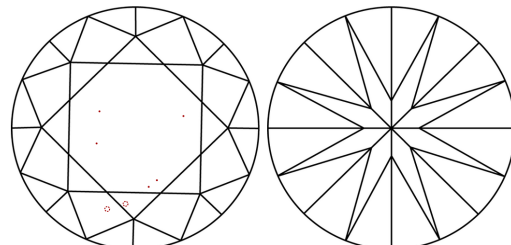

May 7, 2026
IGI Report Number **LG792634632**
Description **LABORATORY GROWN DIAMOND**
Shape and Cutting Style **ROUND BRILLIANT**
Measurements **7.33 - 7.38 X 4.61 MM**

GRADING RESULTS
Carat Weight **1.55 CARAT**
Color Grade **G**
Clarity Grade **VS 1**
Cut Grade **EXCELLENT**

PROPORTIONS

CLARITY CHARACTERISTICS

KEY TO SYMBOLS
Red symbols indicate internal characteristics.
Green symbols indicate external characteristics.

COLOR

D	E	F	G	H	I	J	Faint	Very Light	Light
---	---	---	---	---	---	---	-------	------------	-------