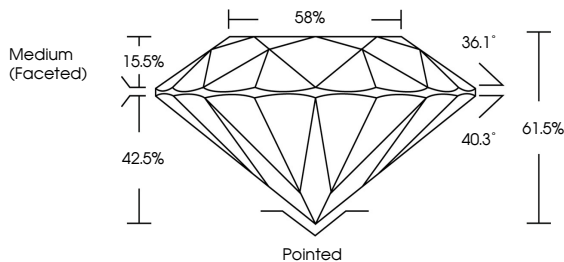

GRADING RESULTS
Carat Weight **2.01 CARATS**
Color Grade **F**
Clarity Grade **VS 1**
Cut Grade **IDEAL**

Sample Image Used

ADDITIONAL GRADING INFORMATION
Polish **EXCELLENT**
Symmetry **EXCELLENT**
Fluorescence **NONE**
Inscription(s) **IGI LG792635866**
Comments: This Laboratory Grown Diamond was created by Chemical Vapor Deposition (CVD) growth process. Type IIa

April 22, 2026
IGI Report No LG792635866
ROUND BRILLIANT
8.04 - 8.09 X 4.96 MM
2.01 CARATS
Color Grade **F**
Clarity Grade **VS 1**
Cut Grade **IDEAL**
Depth **61.5%**
Table **58%**
Girdle **Medium (Faceted)**
Culet **Pointed**
Polish **EXCELLENT**
Symmetry **EXCELLENT**
Fluorescence **NONE**
Inscription(s) **IGI LG792635866**
Comments: This Laboratory Grown Diamond was created by Chemical Vapor Deposition (CVD) growth process. Type IIa

April 22, 2026
IGI Report Number **LG792635866**
Description **LABORATORY GROWN DIAMOND**
Shape and Cutting Style **ROUND BRILLIANT**
Measurements **8.04 - 8.09 X 4.96 MM**

GRADING RESULTS
Carat Weight **2.01 CARATS**
Color Grade **F**
Clarity Grade **VS 1**
Cut Grade **IDEAL**

PROPORTIONS

CLARITY CHARACTERISTICS

KEY TO SYMBOLS
Red symbols indicate internal characteristics.
Green symbols indicate external characteristics.

COLOR

D	E	F	G	H	I	J	Faint	Very Light	Light
---	---	---	---	---	---	---	-------	------------	-------