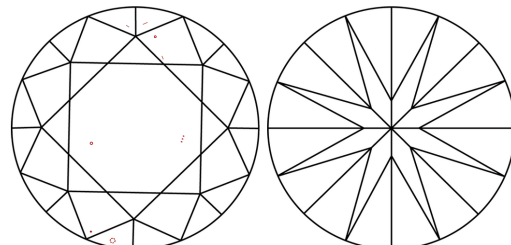

April 22, 2026
IGI Report Number **LG792635866**
Description **LABORATORY GROWN DIAMOND**
Shape and Cutting Style **ROUND BRILLIANT**
Measurements **8.04 - 8.09 X 4.96 MM**

GRADING RESULTS
Carat Weight **2.01 CARATS**
Color Grade **F**
Clarity Grade **VS 1**
Cut Grade **IDEAL**

PROPORTIONS

CLARITY CHARACTERISTICS

KEY TO SYMBOLS
Red symbols indicate internal characteristics.
Green symbols indicate external characteristics.

COLOR

D	E	F	G	H	I	J	Faint	Very Light	Light
---	---	---	---	---	---	---	-------	------------	-------