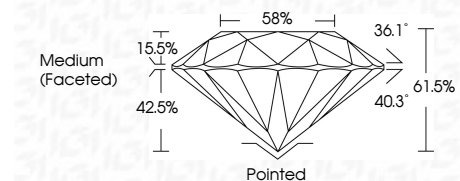

ELECTRONIC COPY

LG792635866
Report verification at igi.org

April 22, 2026
IGI Report Number **LG792635866**
Description **LABORATORY GROWN DIAMOND**
Shape and Cutting Style **ROUND BRILLIANT**
Measurements **8.04 - 8.09 X 4.96 MM**

GRADING RESULTS
Carat Weight **2.01 CARATS**
Color Grade **F**
Clarity Grade **VS 1**
Cut Grade **IDEAL**

Sample Image Used

ADDITIONAL GRADING INFORMATION
Polish **EXCELLENT**
Symmetry **EXCELLENT**
Fluorescence **NONE**
Inscription(s) **IGI LG792635866**
Comments: This Laboratory Grown Diamond was created by Chemical Vapor Deposition (CVD) growth process. Type IIa

April 22, 2026
IGI Report No LG792635866
ROUND BRILLIANT
8.04 - 8.09 X 4.96 MM
2.01 CARATS
Color Grade **F**
Clarity Grade **VS 1**
Cut Grade **IDEAL**
Depth **61.5%**
Table **58%**
Girdle **Medium (Faceted)**
Culet **Pointed**
Polish **EXCELLENT**
Symmetry **EXCELLENT**
Fluorescence **NONE**
Inscription(s) **IGI LG792635866**
Comments: This Laboratory Grown Diamond was created by Chemical Vapor Deposition (CVD) growth process. Type IIa

April 22, 2026
IGI Report Number **LG792635866**
Description **LABORATORY GROWN DIAMOND**
Shape and Cutting Style **ROUND BRILLIANT**
Measurements **8.04 - 8.09 X 4.96 MM**

GRADING RESULTS
Carat Weight **2.01 CARATS**
Color Grade **F**
Clarity Grade **VS 1**
Cut Grade **IDEAL**