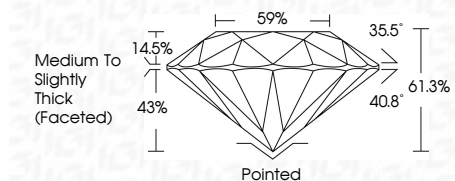

ELECTRONIC COPY

LG792646046
Report verification at igi.org

April 17, 2026
IGI Report Number **LG792646046**
Description **LABORATORY GROWN DIAMOND**
Shape and Cutting Style **ROUND BRILLIANT**
Measurements **6.46 - 6.50 X 3.97 MM**

GRADING RESULTS

Carat Weight **1.03 CARAT**
Color Grade **D**
Clarity Grade **VS 1**
Cut Grade **IDEAL**

ADDITIONAL GRADING INFORMATION

Polish **EXCELLENT**
Symmetry **EXCELLENT**
Fluorescence **NONE**
Inscription(s) **IGI LG792646046**
Comments: This Laboratory Grown Diamond was created by Chemical Vapor Deposition (CVD) growth process. Type IIa

April 17, 2026
IGI Report No LG792646046
ROUND BRILLIANT
6.46 - 6.50 X 3.97 MM
1.03 CARAT
Color Grade **D**
Clarity Grade **VS 1**
Cut Grade **IDEAL**
Depth **61.3%**
Table **59%**
Girdle **Medium To Slightly Thick (Faceted)**
Culet **Pointed**
Polish **EXCELLENT**
Symmetry **EXCELLENT**
Fluorescence **NONE**
Inscription(s) **IGI LG792646046**
Comments: This Laboratory Grown Diamond was created by Chemical Vapor Deposition (CVD) growth process. Type IIa

LABORATORY GROWN DIAMOND REPORT

April 17, 2026
IGI Report Number **LG792646046**
Description **LABORATORY GROWN DIAMOND**
Shape and Cutting Style **ROUND BRILLIANT**
Measurements **6.46 - 6.50 X 3.97 MM**