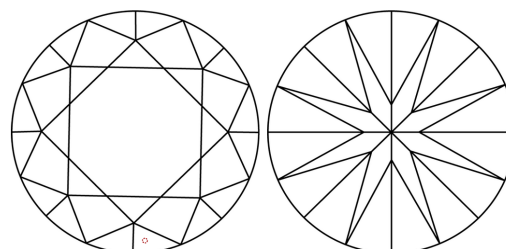

CLARITY CHARACTERISTICS

KEY TO SYMBOLS

Red symbols indicate internal characteristics.
Green symbols indicate external characteristics.

COLOR

D E F G H I J Faint Very Light Light

CLARITY

FL	IF	VS¹⁻²	VS¹⁻²	SI¹⁻²	I¹⁻³
Flawless	Internally Flawless	Very Very Slightly Included	Very Slightly Included	Slightly Included	Included