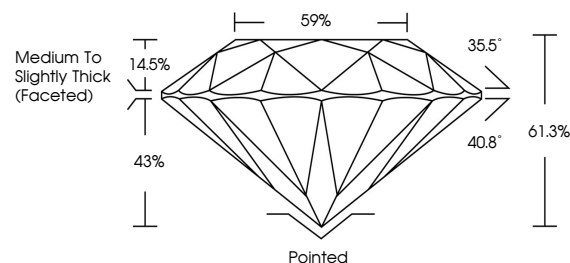

April 17, 2026
IGI Report No LG792646046
ROUND BRILLIANT
6.46 - 6.50 X 3.97 MM
1.03 CARAT
Color Grade **D**
Clarity Grade **VS 1**
Cut Grade **IDEAL**
Depth **61.3%**
Table **59%**
Girdle **Medium To Slightly Thick (Faceted)**
Culet **Pointed**
Polish **EXCELLENT**
Symmetry **EXCELLENT**
Fluorescence **NONE**
Inscription(s) **IGI LG792646046**
Comments: This Laboratory Grown Diamond was created by Chemical Vapor Deposition (CVD) growth process. Type IIa

LABORATORY GROWN DIAMOND REPORT

April 17, 2026
IGI Report Number **LG792646046**
Description **LABORATORY GROWN DIAMOND**
Shape and Cutting Style **ROUND BRILLIANT**
Measurements **6.46 - 6.50 X 3.97 MM**

GRADING RESULTS

Carat Weight **1.03 CARAT**
Color Grade **D**
Clarity Grade **VS 1**
Cut Grade **IDEAL**

ADDITIONAL GRADING INFORMATION

Polish **EXCELLENT**
Symmetry **EXCELLENT**
Fluorescence **NONE**
Inscription(s) **IGI LG792646046**

Comments: This Laboratory Grown Diamond was created by Chemical Vapor Deposition (CVD) growth process. Type IIa

PROPORTIONS

Sample Image Used

CLARITY CHARACTERISTICS

KEY TO SYMBOLS

Red symbols indicate internal characteristics.
Green symbols indicate external characteristics.