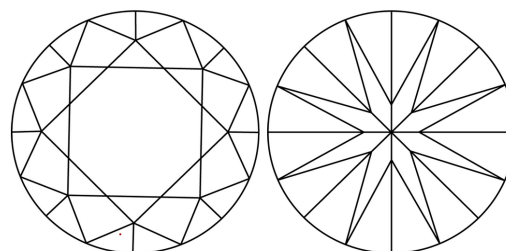

CLARITY CHARACTERISTICS

KEY TO SYMBOLS

Red symbols indicate internal characteristics.
Green symbols indicate external characteristics.

COLOR

D E F G H I J Faint Very Light Light

CLARITY

FL	IF	VVS¹⁻²	VS¹⁻²	SI¹⁻²	I¹⁻³
Flawless	Internally Flawless	Very Very Slightly Included	Very Slightly Included	Slightly Included	Included