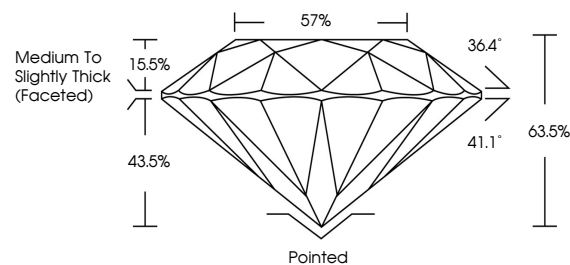

LABORATORY GROWN DIAMOND REPORT

April 16, 2026
IGI Report Number **LG792646157**
Description **LABORATORY GROWN DIAMOND**
Shape and Cutting Style **ROUND BRILLIANT**
Measurements **7.16 - 7.20 X 4.56 MM**

GRADING RESULTS

Carat Weight **1.46 CARAT**
Color Grade **D**
Clarity Grade **VVS 2**
Cut Grade **EXCELLENT**

ADDITIONAL GRADING INFORMATION

Polish **EXCELLENT**
Symmetry **EXCELLENT**
Fluorescence **NONE**
Inscription(s) **(IGI) LG792646157**

Comments: This Laboratory Grown Diamond was created by Chemical Vapor Deposition (CVD) growth process. Type IIa

PROPORTIONS

Sample Image Used

CLARITY CHARACTERISTICS

KEY TO SYMBOLS

Red symbols indicate internal characteristics.
Green symbols indicate external characteristics.