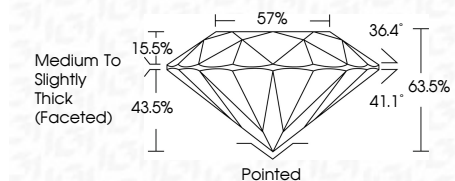

ELECTRONIC COPY

LG792646157
Report verification at igi.org

April 16, 2026
IGI Report Number **LG792646157**
Description **LABORATORY GROWN DIAMOND**
Shape and Cutting Style **ROUND BRILLIANT**
Measurements **7.16 - 7.20 X 4.56 MM**

GRADING RESULTS

Carat Weight **1.46 CARAT**
Color Grade **D**
Clarity Grade **VVS 2**
Cut Grade **EXCELLENT**

ADDITIONAL GRADING INFORMATION

Polish **EXCELLENT**
Symmetry **EXCELLENT**
Fluorescence **NONE**
Inscription(s) **(IGI) LG792646157**
Comments: This Laboratory Grown Diamond was created by Chemical Vapor Deposition (CVD) growth process. Type IIa

LABORATORY GROWN DIAMOND REPORT

April 16, 2026
IGI Report Number **LG792646157**
Description **LABORATORY GROWN DIAMOND**
Shape and Cutting Style **ROUND BRILLIANT**
Measurements **7.16 - 7.20 X 4.56 MM**

GRADING RESULTS

Carat Weight **1.46 CARAT**
Color Grade **D**
Clarity Grade **VVS 2**
Cut Grade **EXCELLENT**

ADDITIONAL GRADING INFORMATION

Polish **EXCELLENT**
Symmetry **EXCELLENT**
Fluorescence **NONE**
Inscription(s) **(IGI) LG792646157**