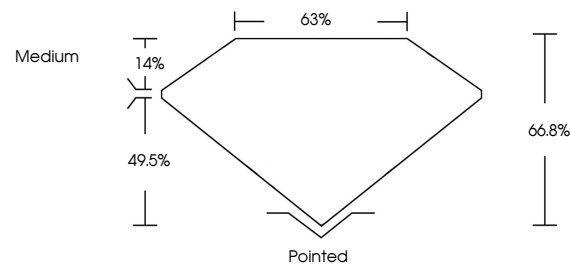

Measurements **9.70 X 6.75 X 4.51 MM**

GRADING RESULTS

Carat Weight **2.57 CARATS**
Color Grade **F**
Clarity Grade **VVS 2**

ADDITIONAL GRADING INFORMATION

Polish **EXCELLENT**
Symmetry **EXCELLENT**
Fluorescence **NONE**
Inscription(s) **IGI LG792650642**
Comments: This Laboratory Grown Diamond was created by Chemical Vapor Deposition (CVD) growth process. Type IIa

April 20, 2026
IGI Report No **LG792650642**
CUT CORNERED RECT. MODIFIED BRILLIANT
9.70 X 6.75 X 4.51 MM
Carat Weight **2.57 CARATS**
Color Grade **F**
Clarity Grade **VVS 2**
Depth **66.8%**
Table **49.5%**
Girdle **Medium**
Culet **Pointed**
Polish **EXCELLENT**
Symmetry **EXCELLENT**
Fluorescence **NONE**
Inscription(s) **IGI LG792650642**
Comments: This Laboratory Grown Diamond was created by Chemical Vapor Deposition (CVD) growth process. Type IIa

GRADING RESULTS

Carat Weight **2.57 CARATS**
Color Grade **F**
Clarity Grade **VVS 2**

ADDITIONAL GRADING INFORMATION

Polish **EXCELLENT**
Symmetry **EXCELLENT**
Fluorescence **NONE**
Inscription(s) **IGI LG792650642**

Comments: This Laboratory Grown Diamond was created by Chemical Vapor Deposition (CVD) growth process. Type IIa

PROPORTIONS

Sample Image Used

CLARITY CHARACTERISTICS

KEY TO SYMBOLS

Red symbols indicate internal characteristics.
Green symbols indicate external characteristics.