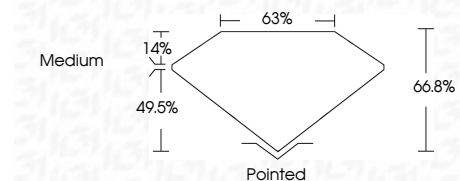

Measurements **9.70 X 6.75 X 4.51 MM**

GRADING RESULTS

Carat Weight **2.57 CARATS**
Color Grade **F**
Clarity Grade **VVS 2**

ADDITIONAL GRADING INFORMATION

Polish **EXCELLENT**
Symmetry **EXCELLENT**
Fluorescence **NONE**
Inscription(s) **IGI LG792650642**
Comments: This Laboratory Grown Diamond was created by Chemical Vapor Deposition (CVD) growth process. Type IIa

April 20, 2026
IGI Report No **LG792650642**
CUT CORNERED RECT. MODIFIED BRILLIANT
9.70 X 6.75 X 4.51 MM
Carat Weight **2.57 CARATS**
Color Grade **F**
Clarity Grade **VVS 2**
Depth **66.8%**
Table **49.5%**
Girdle **Medium**
Culet **Pointed**
Polish **EXCELLENT**
Symmetry **EXCELLENT**
Fluorescence **NONE**
Inscription(s) **IGI LG792650642**
Comments: This Laboratory Grown Diamond was created by Chemical Vapor Deposition (CVD) growth process. Type IIa

LABORATORY GROWN DIAMOND REPORT

April 20, 2026
IGI Report Number **LG792650642**
Description **LABORATORY GROWN DIAMOND**
Shape and Cutting Style **CUT CORNERED RECTANGULAR
MODIFIED BRILLIANT**
Measurements **9.70 X 6.75 X 4.51 MM**

GRADING RESULTS

Carat Weight **2.57 CARATS**
Color Grade **F**
Clarity Grade **VVS 2**

ADDITIONAL GRADING INFORMATION

Polish **EXCELLENT**
Symmetry **EXCELLENT**
Fluorescence **NONE**
Inscription(s) **IGI LG792650642**