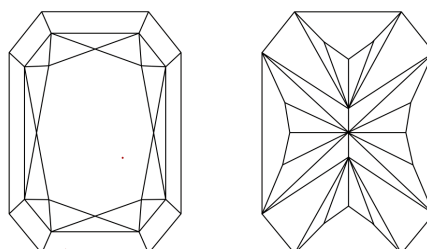

CLARITY CHARACTERISTICS

KEY TO SYMBOLS

Red symbols indicate internal characteristics.
Green symbols indicate external characteristics.

COLOR

D E F G H I J Faint Very Light Light

CLARITY

FL	IF	VVS¹⁻²	VS¹⁻²	SI¹⁻²	I¹⁻³
Flawless	Internally Flawless	Very Very Slightly Included	Very Slightly Included	Slightly Included	Included