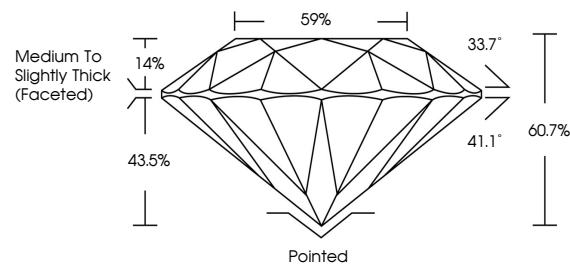

PROPORTIONS