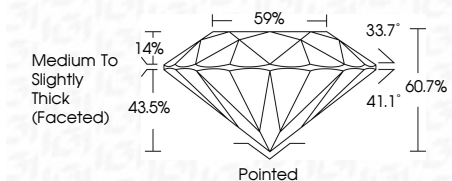

ELECTRONIC COPY

LG792653980
Report verification at igi.org

April 15, 2026
IGI Report Number **LG792653980**
Description **LABORATORY GROWN DIAMOND**
Shape and Cutting Style **ROUND BRILLIANT**
Measurements **8.15 - 8.18 X 4.95 MM**

GRADING RESULTS

Carat Weight **2.02 CARATS**
Color Grade **E**
Clarity Grade **VVS 2**
Cut Grade **IDEAL**

ADDITIONAL GRADING INFORMATION

Polish **EXCELLENT**
Symmetry **EXCELLENT**
Fluorescence **NONE**
Inscription(s) **IGI LG792653980**
Comments: This Laboratory Grown Diamond was created by Chemical Vapor Deposition (CVD) growth process. Type IIa

April 15, 2026
IGI Report No LG792653980
ROUND BRILLIANT
8.15 - 8.18 X 4.95 MM
2.02 CARATS
E
VVS 2
IDEAL
60.7%
59%
Medium To Slightly Thick (Faceted)
Pointed
EXCELLENT
EXCELLENT
NONE
IGI LG792653980
Comments: This Laboratory Grown Diamond was created by Chemical Vapor Deposition (CVD) growth process. Type IIa

LABORATORY GROWN DIAMOND REPORT

April 15, 2026
IGI Report Number **LG792653980**
Description **LABORATORY GROWN DIAMOND**
Shape and Cutting Style **ROUND BRILLIANT**
Measurements **8.15 - 8.18 X 4.95 MM**

GRADING RESULTS

Carat Weight **2.02 CARATS**
Color Grade **E**
Clarity Grade **VVS 2**
Cut Grade **IDEAL**

ADDITIONAL GRADING INFORMATION

Polish **EXCELLENT**
Symmetry **EXCELLENT**
Fluorescence **NONE**
Inscription(s) **IGI LG792653980**

Comments: This Laboratory Grown Diamond was created by Chemical Vapor Deposition (CVD) growth process. Type IIa