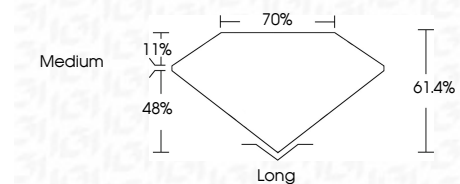

ELECTRONIC COPY

LG792668394
Report verification at igi.org

April 27, 2026
IGI Report Number **LG792668394**
Description **LABORATORY GROWN DIAMOND**
Shape and Cutting Style **EMERALD CUT**
Measurements **7.65 X 4.90 X 3.01 MM**

GRADING RESULTS
Carat Weight **1.09 CARAT**
Color Grade **FANCY VIVID BLUE**
Clarity Grade **VS 1**

ADDITIONAL GRADING INFORMATION
Polish **VERY GOOD**
Symmetry **VERY GOOD**
Fluorescence **NONE**
Inscription(s) **IGI LG792668394**
Comments: This Laboratory Grown Diamond was created by Chemical Vapor Deposition (CVD) growth process. Indications of post-growth treatment.

April 27, 2026
IGI Report No **LG792668394**
EMERALD CUT
Carat Weight **1.09 CARAT**
Color Grade **FANCY VIVID BLUE**
Clarity Grade **VS 1**
Depth **61.4%**
Table **70%**
Girdle **Medium**
Culet **Long**
Polish **VERY GOOD**
Symmetry **VERY GOOD**
Fluorescence **NONE**
Inscription(s) **IGI LG792668394**
Comments: This Laboratory Grown Diamond was created by Chemical Vapor Deposition (CVD) growth process. Indications of post-growth treatment.

LABORATORY GROWN DIAMOND REPORT

April 27, 2026
IGI Report Number **LG792668394**
Description **LABORATORY GROWN DIAMOND**
Shape and Cutting Style **EMERALD CUT**
Measurements **7.65 X 4.90 X 3.01 MM**

GRADING RESULTS
Carat Weight **1.09 CARAT**
Color Grade **FANCY VIVID BLUE**
Clarity Grade **VS 1**