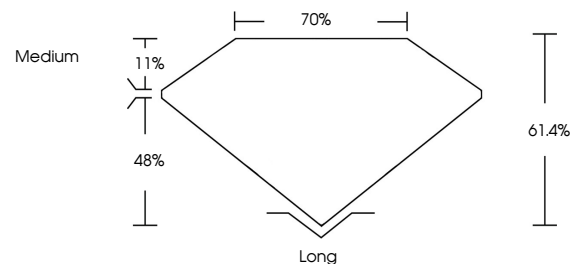

April 27, 2026
IGI Report No **LG792668394**
EMERALD CUT
Carat Weight **1.09 CARAT**
Color Grade **FANCY VIVID BLUE**
Clarity Grade **VS 1**
Depth **61.4%**
Table **70%**
Girdle **Medium**
Culet **Long**
Polish **VERY GOOD**
Symmetry **VERY GOOD**
Fluorescence **NONE**
Inscription(s) **IGI LG792668394**
Comments: This Laboratory Grown Diamond was created by Chemical Vapor Deposition (CVD) growth process. Indications of post-growth treatment.

LABORATORY GROWN DIAMOND REPORT

April 27, 2026
IGI Report Number **LG792668394**
Description **LABORATORY GROWN DIAMOND**
Shape and Cutting Style **EMERALD CUT**
Measurements **7.65 X 4.90 X 3.01 MM**

GRADING RESULTS
Carat Weight **1.09 CARAT**
Color Grade **FANCY VIVID BLUE**
Clarity Grade **VS 1**

PROPORTIONS

CLARITY CHARACTERISTICS

KEY TO SYMBOLS

Red symbols indicate internal characteristics.
Green symbols indicate external characteristics.

Sample Image Used

COLOR

D E F G H I J Faint Very Light Light