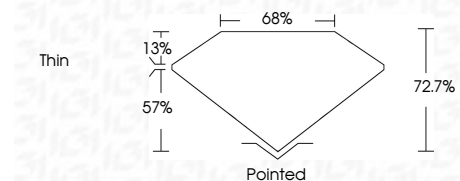

ELECTRONIC COPY

LG792673785
Report verification at igi.org

May 8, 2026
IGI Report Number **LG792673785**
Description **LABORATORY GROWN DIAMOND**
Shape and Cutting Style **PRINCESS CUT**
Measurements **5.45 X 5.42 X 3.94 MM**

GRADING RESULTS
Carat Weight **1.00 CARAT**
Color Grade **D**
Clarity Grade **VVS 2**

ADDITIONAL GRADING INFORMATION
Polish **EXCELLENT**
Symmetry **EXCELLENT**
Fluorescence **NONE**
Inscription(s) **IGI LG792673785**
Comments: As Grown - No indication of post-growth treatment.
This Laboratory Grown Diamond was created by High Pressure High Temperature (HPHT) growth process. Type II

May 8, 2026
IGI Report No **LG792673785**
PRINCESS CUT
Carat Weight **1.00 CARAT**
Color Grade **D**
Clarity Grade **VVS 2**
Depth **72.7%**
Table **68%**
Girdle **Thin**
Culet **Pointed**
Polish **EXCELLENT**
Symmetry **EXCELLENT**
Fluorescence **NONE**
Inscription(s) **IGI LG792673785**
Comments: As Grown - No indication of post-growth treatment.
This Laboratory Grown Diamond was created by High Pressure High Temperature (HPHT) growth process. Type II

May 8, 2026
IGI Report Number **LG792673785**
Description **LABORATORY GROWN DIAMOND**
Shape and Cutting Style **PRINCESS CUT**
Measurements **5.45 X 5.42 X 3.94 MM**

GRADING RESULTS
Carat Weight **1.00 CARAT**
Color Grade **D**
Clarity Grade **VVS 2**