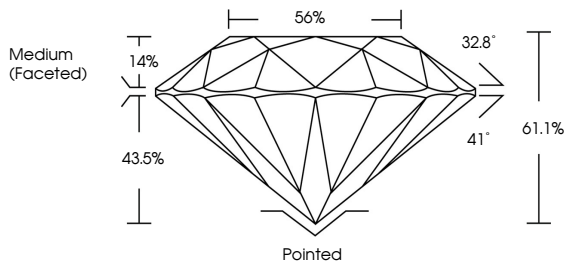

GRADING RESULTS
Carat Weight **1.50 CARAT**
Color Grade **E**
Clarity Grade **VVS 2**
Cut Grade **IDEAL**

ADDITIONAL GRADING INFORMATION
Polish **EXCELLENT**
Symmetry **EXCELLENT**
Fluorescence **NONE**
Inscription(s) **IGI LG792676181**
Comments: This Laboratory Grown Diamond was created by Chemical Vapor Deposition (CVD) growth process. Type IIa

May 5, 2026
IGI Report No LG792676181
ROUND BRILLIANT
1.50 CARAT
E
7.36 - 7.40 X 4.51 MM
Color Grade **E**
Clarity Grade **VVS 2**
Cut Grade **IDEAL**
Depth **61.1%**
Table **56%**
Girdle **Medium (Faceted)**
Culet **Pointed**
Polish **EXCELLENT**
Symmetry **EXCELLENT**
Fluorescence **NONE**
Inscription(s) **IGI LG792676181**
Comments: This Laboratory Grown Diamond was created by Chemical Vapor Deposition (CVD) growth process. Type IIa

May 5, 2026
IGI Report Number **LG792676181**
Description **LABORATORY GROWN DIAMOND**
Shape and Cutting Style **ROUND BRILLIANT**
Measurements **7.36 - 7.40 X 4.51 MM**

GRADING RESULTS
Carat Weight **1.50 CARAT**
Color Grade **E**
Clarity Grade **VVS 2**
Cut Grade **IDEAL**

PROPORTIONS

CLARITY CHARACTERISTICS

KEY TO SYMBOLS
Red symbols indicate internal characteristics.
Green symbols indicate external characteristics.

Sample Image Used

COLOR

D	E	F	G	H	I	J	Faint	Very Light	Light
---	---	---	---	---	---	---	-------	------------	-------