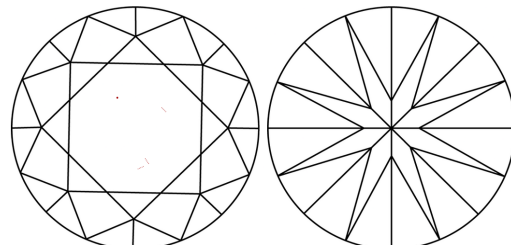

May 5, 2026
IGI Report Number **LG792676181**
Description **LABORATORY GROWN DIAMOND**
Shape and Cutting Style **ROUND BRILLIANT**
Measurements **7.36 - 7.40 X 4.51 MM**

GRADING RESULTS
Carat Weight **1.50 CARAT**
Color Grade **E**
Clarity Grade **VVS 2**
Cut Grade **IDEAL**

PROPORTIONS

CLARITY CHARACTERISTICS

KEY TO SYMBOLS
Red symbols indicate internal characteristics.
Green symbols indicate external characteristics.

Sample Image Used

COLOR

D	E	F	G	H	I	J	Faint	Very Light	Light
---	---	---	---	---	---	---	-------	------------	-------