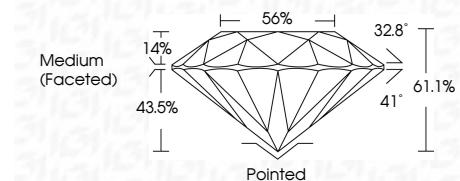

ELECTRONIC COPY

LG792676181
Report verification at igi.org

May 5, 2026
IGI Report Number **LG792676181**
Description **LABORATORY GROWN DIAMOND**
Shape and Cutting Style **ROUND BRILLIANT**
Measurements **7.36 - 7.40 X 4.51 MM**

GRADING RESULTS
Carat Weight **1.50 CARAT**
Color Grade **E**
Clarity Grade **VVS 2**
Cut Grade **IDEAL**

ADDITIONAL GRADING INFORMATION
Polish **EXCELLENT**
Symmetry **EXCELLENT**
Fluorescence **NONE**
Inscription(s) **IGI LG792676181**
Comments: This Laboratory Grown Diamond was created by Chemical Vapor Deposition (CVD) growth process. Type IIa

May 5, 2026
IGI Report No LG792676181
ROUND BRILLIANT
1.50 CARAT
E
7.36 - 7.40 X 4.51 MM
Color Grade **E**
Clarity Grade **VVS 2**
Cut Grade **IDEAL**
Depth **61.1%**
Table **56%**
Girdle **Medium (Faceted)**
Culet **Pointed**
Polish **EXCELLENT**
Symmetry **EXCELLENT**
Fluorescence **NONE**
Inscription(s) **IGI LG792676181**
Comments: This Laboratory Grown Diamond was created by Chemical Vapor Deposition (CVD) growth process. Type IIa

May 5, 2026
IGI Report Number **LG792676181**
Description **LABORATORY GROWN DIAMOND**
Shape and Cutting Style **ROUND BRILLIANT**
Measurements **7.36 - 7.40 X 4.51 MM**

GRADING RESULTS
Carat Weight **1.50 CARAT**
Color Grade **E**
Clarity Grade **VVS 2**
Cut Grade **IDEAL**