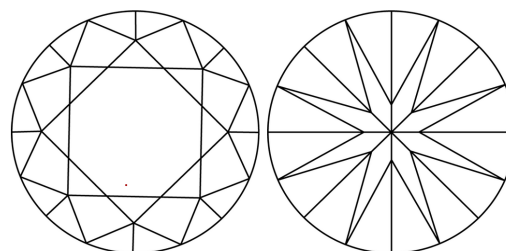

CLARITY CHARACTERISTICS

KEY TO SYMBOLS

Red symbols indicate internal characteristics.
Green symbols indicate external characteristics.

COLOR

D E F G H I J Faint Very Light Light

CLARITY

FL	IF	VVS¹⁻²	VS¹⁻²	SI¹⁻²	I¹⁻³
Flawless	Internally Flawless	Very Very Slightly Included	Very Slightly Included	Slightly Included	Included