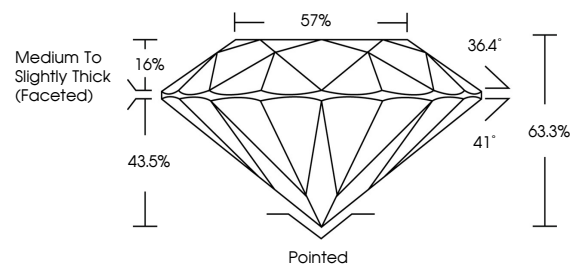

LABORATORY GROWN DIAMOND REPORT

April 16, 2026
IGI Report Number **LG792685499**
Description **LABORATORY GROWN DIAMOND**
Shape and Cutting Style **ROUND BRILLIANT**
Measurements **7.22 - 7.25 X 4.58 MM**

GRADING RESULTS

Carat Weight **1.49 CARAT**
Color Grade **E**
Clarity Grade **VVS 2**
Cut Grade **EXCELLENT**

ADDITIONAL GRADING INFORMATION

Polish **EXCELLENT**
Symmetry **EXCELLENT**
Fluorescence **NONE**
Inscription(s) **(IGI) LG792685499**

Comments: This Laboratory Grown Diamond was created by Chemical Vapor Deposition (CVD) growth process. Type IIa

PROPORTIONS

CLARITY CHARACTERISTICS

KEY TO SYMBOLS

Red symbols indicate internal characteristics.
Green symbols indicate external characteristics.