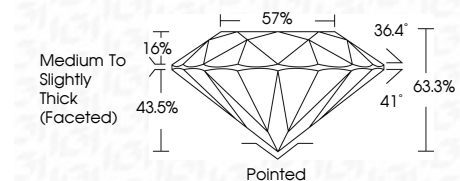

ELECTRONIC COPY

LG792685499
Report verification at igi.org

April 16, 2026
IGI Report Number **LG792685499**
Description **LABORATORY GROWN DIAMOND**
Shape and Cutting Style **ROUND BRILLIANT**
Measurements **7.22 - 7.25 X 4.58 MM**

GRADING RESULTS

Carat Weight **1.49 CARAT**
Color Grade **E**
Clarity Grade **VVS 2**
Cut Grade **EXCELLENT**

Sample Image Used

ADDITIONAL GRADING INFORMATION

Polish **EXCELLENT**
Symmetry **EXCELLENT**
Fluorescence **NONE**
Inscription(s) **(IGI) LG792685499**
Comments: This Laboratory Grown Diamond was created by Chemical Vapor Deposition (CVD) growth process. Type IIa

LABORATORY GROWN DIAMOND REPORT

April 16, 2026
IGI Report Number **LG792685499**
Description **LABORATORY GROWN DIAMOND**
Shape and Cutting Style **ROUND BRILLIANT**
Measurements **7.22 - 7.25 X 4.58 MM**

GRADING RESULTS

Carat Weight **1.49 CARAT**
Color Grade **E**
Clarity Grade **VVS 2**
Cut Grade **EXCELLENT**

ADDITIONAL GRADING INFORMATION

Polish **EXCELLENT**
Symmetry **EXCELLENT**
Fluorescence **NONE**
Inscription(s) **(IGI) LG792685499**