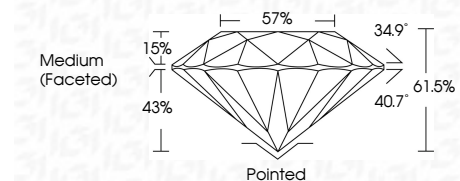

**ELECTRONIC COPY**

LG793602261  
Report verification at igi.org

April 20, 2026  
IGI Report Number **LG793602261**  
Description **LABORATORY GROWN DIAMOND**  
Shape and Cutting Style **ROUND BRILLIANT**  
Measurements **6.49 - 6.51 X 4.00 MM**

**GRADING RESULTS**

Carat Weight **1.04 CARAT**  
Color Grade **D**  
Clarity Grade **VVS 2**  
Cut Grade **IDEAL**

**ADDITIONAL GRADING INFORMATION**

Polish **EXCELLENT**  
Symmetry **EXCELLENT**  
Fluorescence **NONE**  
Inscription(s) **IGI LG793602261**  
Comments: This Laboratory Grown Diamond was created by Chemical Vapor Deposition (CVD) growth process. Type IIa

April 20, 2026  
IGI Report No LG793602261  
**ROUND BRILLIANT**  
6.49 - 6.51 X 4.00 MM  
1.04 CARAT  
D  
VVS 2  
IDEAL  
61.5%  
57%  
Medium (Faceted)  
Pointed  
EXCELLENT  
EXCELLENT  
NONE  
IGI LG793602261  
Comments: This Laboratory Grown Diamond was created by Chemical Vapor Deposition (CVD) growth process. Type IIa

**GRADING RESULTS**

Carat Weight **1.04 CARAT**  
Color Grade **D**  
Clarity Grade **VVS 2**  
Cut Grade **IDEAL**

**ADDITIONAL GRADING INFORMATION**

Polish **EXCELLENT**  
Symmetry **EXCELLENT**  
Fluorescence **NONE**  
Inscription(s) **IGI LG793602261**