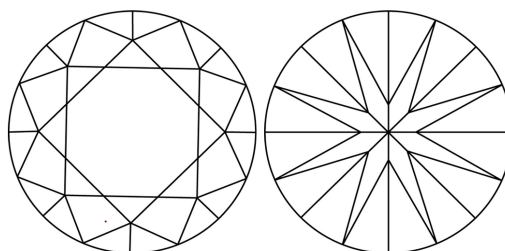

CLARITY CHARACTERISTICS

KEY TO SYMBOLS

Red symbols indicate internal characteristics.
Green symbols indicate external characteristics.