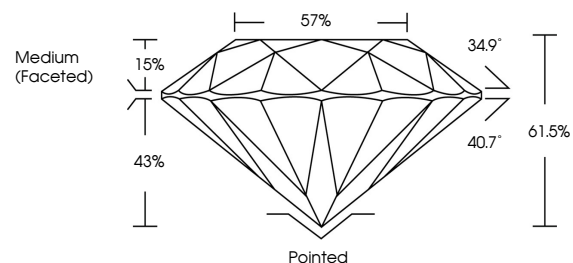

PROPORTIONS