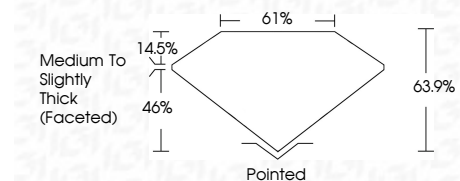

**ELECTRONIC COPY**

LG793605244  
Report verification at igi.org

April 18, 2026  
IGI Report Number **LG793605244**  
Description **LABORATORY GROWN DIAMOND**  
Shape and Cutting Style **MARQUISE BRILLIANT**  
Measurements **14.41 X 7.67 X 4.90 MM**

**GRADING RESULTS**  
Carat Weight **3.09 CARATS**  
Color Grade **F**  
Clarity Grade **VVS 2**

**ADDITIONAL GRADING INFORMATION**  
Polish **EXCELLENT**  
Symmetry **EXCELLENT**  
Fluorescence **NONE**  
Inscription(s) **IGI LG793605244**  
Comments: This Laboratory Grown Diamond was created by Chemical Vapor Deposition (CVD) growth process. Type IIa

April 18, 2026  
IGI Report No LG793605244  
**MARQUISE BRILLIANT**  
14.41 X 7.67 X 4.90 MM  
3.09 CARATS  
F  
VVS 2  
63.9%  
61%  
Medium to Slightly Thick (Faceted)  
Pointed  
EXCELLENT  
EXCELLENT  
NONE  
IGI LG793605244  
Comments: This Laboratory Grown Diamond was created by Chemical Vapor Deposition (CVD) growth process. Type IIa

April 18, 2026  
IGI Report Number **LG793605244**  
Description **LABORATORY GROWN DIAMOND**  
Shape and Cutting Style **MARQUISE BRILLIANT**  
Measurements **14.41 X 7.67 X 4.90 MM**  
**GRADING RESULTS**  
Carat Weight **3.09 CARATS**  
Color Grade **F**  
Clarity Grade **VVS 2**  
**ADDITIONAL GRADING INFORMATION**  
Polish **EXCELLENT**  
Symmetry **EXCELLENT**  
Fluorescence **NONE**  
Inscription(s) **IGI LG793605244**