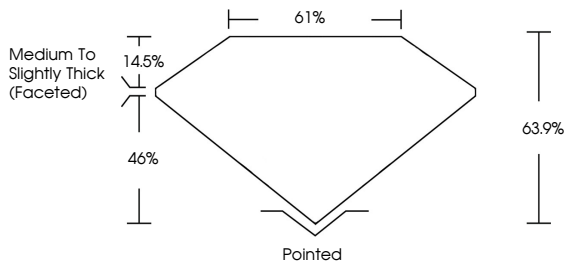

PROPORTIONS