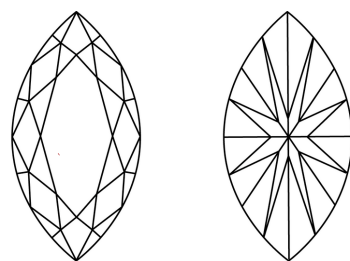

CLARITY CHARACTERISTICS

KEY TO SYMBOLS
Red symbols indicate internal characteristics.
Green symbols indicate external characteristics.