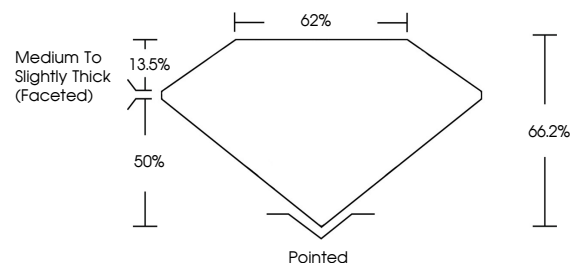

PROPORTIONS