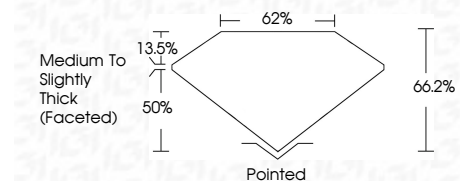

**ELECTRONIC COPY**

LG793608380  
Report verification at igi.org

April 18, 2026  
IGI Report Number **LG793608380**  
Description **LABORATORY GROWN DIAMOND**  
Shape and Cutting Style **CUSHION MODIFIED BRILLIANT**  
Measurements **9.12 X 6.66 X 4.41 MM**

**GRADING RESULTS**  
Carat Weight **2.10 CARATS**  
Color Grade **F**  
Clarity Grade **VS 2**

**ADDITIONAL GRADING INFORMATION**  
Polish **EXCELLENT**  
Symmetry **EXCELLENT**  
Fluorescence **NONE**  
Inscription(s) **IGI LG793608380**  
Comments: This Laboratory Grown Diamond was created by Chemical Vapor Deposition (CVD) growth process. Type IIa

April 18, 2026  
IGI Report No LG793608380  
**CUSHION MODIFIED BRILLIANT**  
9.12 X 6.66 X 4.41 MM  
2.10 CARATS  
F  
VS 2  
66.2%  
62%  
Medium to Slightly Thick (Faceted)  
Pointed  
EXCELLENT  
EXCELLENT  
NONE  
IGI LG793608380  
Comments: This Laboratory Grown Diamond was created by Chemical Vapor Deposition (CVD) growth process. Type IIa

**GRADING RESULTS**  
Carat Weight **2.10 CARATS**  
Color Grade **F**  
Clarity Grade **VS 2**

**ADDITIONAL GRADING INFORMATION**  
Polish **EXCELLENT**  
Symmetry **EXCELLENT**  
Fluorescence **NONE**  
Inscription(s) **IGI LG793608380**