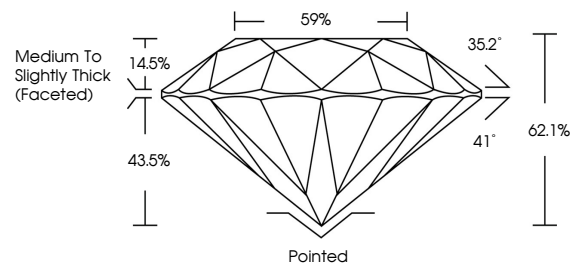

April 18, 2026
IGI Report No LG793620114
ROUND BRILLIANT
6.52 - 6.57 X 4.06 MM
1.08 CARAT
Color Grade **D**
Clarity Grade **VS 1**
Cut Grade **IDEAL**
Depth **62.1%**
Table **59%**
Girdle **Medium To Slightly Thick (Faceted)**
Culet **Pointed**
Polish **EXCELLENT**
Symmetry **EXCELLENT**
Fluorescence **NONE**
Inscriptions(s) **IGI LG793620114**
Comments: This Laboratory Grown Diamond was created by Chemical Vapor Deposition (CVD) growth process. Type IIa

LABORATORY GROWN DIAMOND REPORT

April 18, 2026
IGI Report Number **LG793620114**
Description **LABORATORY GROWN DIAMOND**
Shape and Cutting Style **ROUND BRILLIANT**
Measurements **6.52 - 6.57 X 4.06 MM**

GRADING RESULTS

Carat Weight **1.08 CARAT**
Color Grade **D**
Clarity Grade **VS 1**
Cut Grade **IDEAL**

ADDITIONAL GRADING INFORMATION

Polish **EXCELLENT**
Symmetry **EXCELLENT**
Fluorescence **NONE**
Inscription(s) **IGI LG793620114**

Comments: This Laboratory Grown Diamond was created by Chemical Vapor Deposition (CVD) growth process. Type IIa

PROPORTIONS

CLARITY CHARACTERISTICS

KEY TO SYMBOLS

Red symbols indicate internal characteristics.
Green symbols indicate external characteristics.