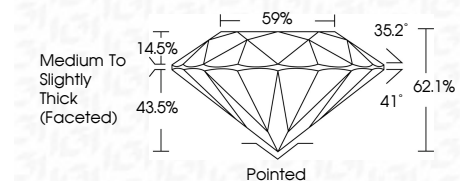

ELECTRONIC COPY

LG793620114
Report verification at igi.org

April 18, 2026
IGI Report Number **LG793620114**
Description **LABORATORY GROWN DIAMOND**
Shape and Cutting Style **ROUND BRILLIANT**
Measurements **6.52 - 6.57 X 4.06 MM**

GRADING RESULTS

Carat Weight **1.08 CARAT**
Color Grade **D**
Clarity Grade **VS 1**
Cut Grade **IDEAL**

ADDITIONAL GRADING INFORMATION

Polish **EXCELLENT**
Symmetry **EXCELLENT**
Fluorescence **NONE**
Inscription(s) **IGI LG793620114**
Comments: This Laboratory Grown Diamond was created by Chemical Vapor Deposition (CVD) growth process. Type IIa

April 18, 2026
IGI Report No LG793620114
ROUND BRILLIANT
6.52 - 6.57 X 4.06 MM
1.08 CARAT
Color Grade **D**
Clarity Grade **VS 1**
Cut Grade **IDEAL**
Depth **62.1%**
Table **59%**
Girdle **Medium To Slightly Thick (Faceted)**
Culet **Pointed**
Polish **EXCELLENT**
Symmetry **EXCELLENT**
Fluorescence **NONE**
Inscriptions(s) **IGI LG793620114**
Comments: This Laboratory Grown Diamond was created by Chemical Vapor Deposition (CVD) growth process. Type IIa

LABORATORY GROWN DIAMOND REPORT

April 18, 2026
IGI Report Number **LG793620114**
Description **LABORATORY GROWN DIAMOND**
Shape and Cutting Style **ROUND BRILLIANT**
Measurements **6.52 - 6.57 X 4.06 MM**