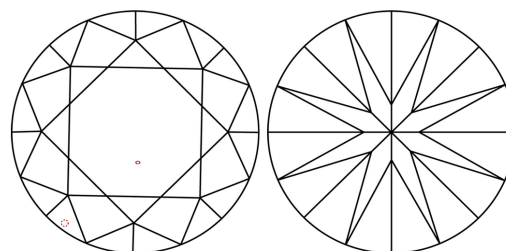

CLARITY CHARACTERISTICS

KEY TO SYMBOLS

Red symbols indicate internal characteristics.
Green symbols indicate external characteristics.