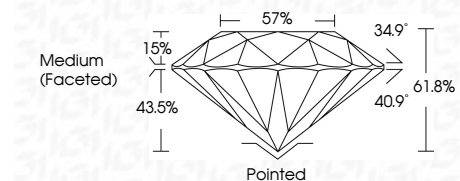

ELECTRONIC COPY

LG793626417
Report verification at igi.org

April 23, 2026
IGI Report Number **LG793626417**
Description **LABORATORY GROWN DIAMOND**
Shape and Cutting Style **ROUND BRILLIANT**
Measurements **6.55 - 6.57 X 4.05 MM**

GRADING RESULTS

Carat Weight **1.06 CARAT**
Color Grade **D**
Clarity Grade **VVS 2**
Cut Grade **IDEAL**

ADDITIONAL GRADING INFORMATION

Polish **EXCELLENT**
Symmetry **EXCELLENT**
Fluorescence **NONE**
Inscription(s) **IGI LG793626417**
Comments: This Laboratory Grown Diamond was created by Chemical Vapor Deposition (CVD) growth process. Type IIa

April 23, 2026
IGI Report No **LG793626417**
ROUND BRILLIANT
6.55 - 6.57 X 4.05 MM
Carat Weight **1.06 CARAT**
Color Grade **D**
Clarity Grade **VVS 2**
Cut Grade **IDEAL**
Depth **61.8%**
Table **57%**
Girdle **Medium (Faceted)**
Culet **Pointed**
Polish **EXCELLENT**
Symmetry **EXCELLENT**
Fluorescence **NONE**
Inscription(s) **IGI LG793626417**
Comments: This Laboratory Grown Diamond was created by Chemical Vapor Deposition (CVD) growth process. Type IIa

GRADING RESULTS

Carat Weight **1.06 CARAT**
Color Grade **D**
Clarity Grade **VVS 2**
Cut Grade **IDEAL**

ADDITIONAL GRADING INFORMATION

Polish **EXCELLENT**
Symmetry **EXCELLENT**
Fluorescence **NONE**
Inscription(s) **IGI LG793626417**