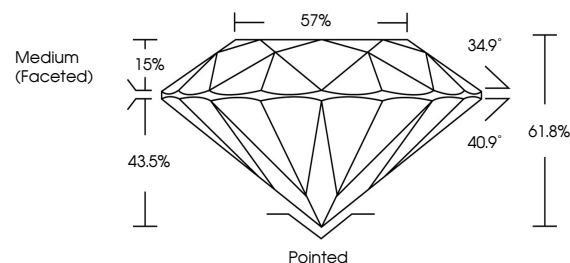

GRADING RESULTS

Carat Weight **1.06 CARAT**
Color Grade **D**
Clarity Grade **VVS 2**
Cut Grade **IDEAL**

ADDITIONAL GRADING INFORMATION

Polish **EXCELLENT**
Symmetry **EXCELLENT**
Fluorescence **NONE**
Inscription(s) **IGI LG793626417**
Comments: This Laboratory Grown Diamond was created by Chemical Vapor Deposition (CVD) growth process. Type IIa

April 23, 2026
IGI Report No **LG793626417**
ROUND BRILLIANT
6.55 - 6.57 X 4.05 MM
Carat Weight **1.06 CARAT**
Color Grade **D**
Clarity Grade **VVS 2**
Cut Grade **IDEAL**
Depth **61.8%**
Table **57%**
Girdle **Medium (Faceted)**
Culet **Pointed**
Polish **EXCELLENT**
Symmetry **EXCELLENT**
Fluorescence **NONE**
Inscription(s) **IGI LG793626417**
Comments: This Laboratory Grown Diamond was created by Chemical Vapor Deposition (CVD) growth process. Type IIa

GRADING RESULTS

Carat Weight **1.06 CARAT**
Color Grade **D**
Clarity Grade **VVS 2**
Cut Grade **IDEAL**

ADDITIONAL GRADING INFORMATION

Polish **EXCELLENT**
Symmetry **EXCELLENT**
Fluorescence **NONE**
Inscription(s) **IGI LG793626417**

Comments: This Laboratory Grown Diamond was created by Chemical Vapor Deposition (CVD) growth process. Type IIa

PROPORTIONS

CLARITY CHARACTERISTICS

KEY TO SYMBOLS

Red symbols indicate internal characteristics.
Green symbols indicate external characteristics.