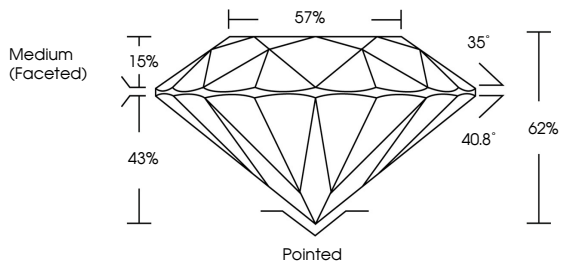

PROPORTIONS