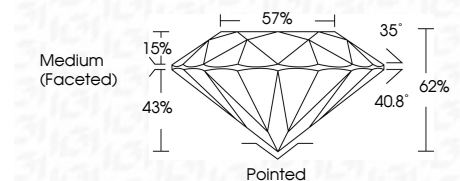

**ELECTRONIC COPY**

LG793634963  
Report verification at igi.org

May 5, 2026  
IGI Report Number **LG793634963**  
Description **LABORATORY GROWN DIAMOND**  
Shape and Cutting Style **ROUND BRILLIANT**  
Measurements **8.16 - 8.20 X 5.07 MM**

**GRADING RESULTS**  
Carat Weight **2.10 CARATS**  
Color Grade **E**  
Clarity Grade **VVS 2**  
Cut Grade **IDEAL**

**ADDITIONAL GRADING INFORMATION**  
Polish **EXCELLENT**  
Symmetry **EXCELLENT**  
Fluorescence **NONE**  
Inscription(s) **IGI LG793634963**  
Comments: This Laboratory Grown Diamond was created by Chemical Vapor Deposition (CVD) growth process. Type IIa

May 5, 2026  
IGI Report No LG793634963  
**ROUND BRILLIANT**  
8.16 - 8.20 X 5.07 MM  
2.10 CARATS  
E  
VVS 2  
IDEAL  
62%  
57%  
Medium (Faceted)  
Pointed  
EXCELLENT  
EXCELLENT  
NONE  
IGI LG793634963  
Comments: This Laboratory Grown Diamond was created by Chemical Vapor Deposition (CVD) growth process. Type IIa

May 5, 2026  
IGI Report Number **LG793634963**  
Description **LABORATORY GROWN DIAMOND**  
Shape and Cutting Style **ROUND BRILLIANT**  
Measurements **8.16 - 8.20 X 5.07 MM**

**GRADING RESULTS**  
Carat Weight **2.10 CARATS**  
Color Grade **E**  
Clarity Grade **VVS 2**  
Cut Grade **IDEAL**