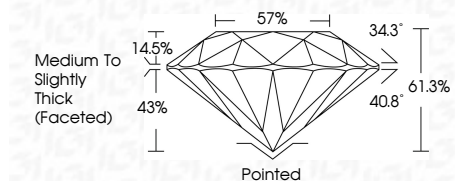

ELECTRONIC COPY

LG793637507
Report verification at igi.org

April 21, 2026
IGI Report Number **LG793637507**
Description **LABORATORY GROWN DIAMOND**
Shape and Cutting Style **ROUND BRILLIANT**
Measurements **8.13 - 8.18 X 5.00 MM**

GRADING RESULTS

Carat Weight **2.05 CARATS**
Color Grade **D**
Clarity Grade **VVS 2**
Cut Grade **IDEAL**

ADDITIONAL GRADING INFORMATION

Polish **EXCELLENT**
Symmetry **EXCELLENT**
Fluorescence **NONE**
Inscription(s) **IGI LG793637507**
Comments: This Laboratory Grown Diamond was created by Chemical Vapor Deposition (CVD) growth process. Type IIa

April 21, 2026
IGI Report No. **LG793637507**
ROUND BRILLIANT
8.13 - 8.18 X 5.00 MM
Carat Weight **2.05 CARATS**
Color Grade **D**
Clarity Grade **VVS 2**
Cut Grade **IDEAL**
Depth **61.3%**
Table **57%**
Girdle **Medium To Slightly Thick (Faceted)**
Culet **Pointed**
Polish **EXCELLENT**
Symmetry **EXCELLENT**
Fluorescence **NONE**
Inscription(s) **IGI LG793637507**
Comments: This Laboratory Grown Diamond was created by Chemical Vapor Deposition (CVD) growth process. Type IIa

GRADING RESULTS

Carat Weight **2.05 CARATS**
Color Grade **D**
Clarity Grade **VVS 2**
Cut Grade **IDEAL**

ADDITIONAL GRADING INFORMATION

Polish **EXCELLENT**
Symmetry **EXCELLENT**
Fluorescence **NONE**
Inscription(s) **IGI LG793637507**