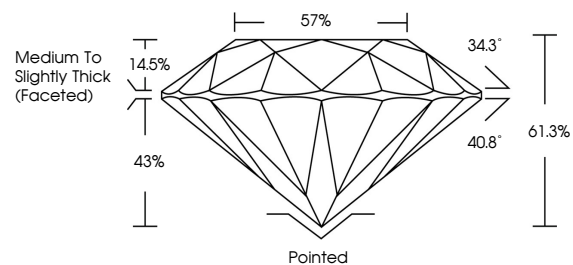

GRADING RESULTS

Carat Weight **2.05 CARATS**
Color Grade **D**
Clarity Grade **VVS 2**
Cut Grade **IDEAL**

ADDITIONAL GRADING INFORMATION

Polish **EXCELLENT**
Symmetry **EXCELLENT**
Fluorescence **NONE**
Inscription(s) **IGI LG793637507**
Comments: This Laboratory Grown Diamond was created by Chemical Vapor Deposition (CVD) growth process. Type IIa

April 21, 2026
IGI Report No. **LG793637507**
ROUND BRILLIANT
8.13 - 8.18 X 5.00 MM
Carat Weight **2.05 CARATS**
Color Grade **D**
Clarity Grade **VVS 2**
Cut Grade **IDEAL**
Depth **61.3%**
Table **57%**
Girdle **Medium To Slightly Thick (Faceted)**
Culet **Pointed**
Polish **EXCELLENT**
Symmetry **EXCELLENT**
Fluorescence **NONE**
Inscription(s) **IGI LG793637507**
Comments: This Laboratory Grown Diamond was created by Chemical Vapor Deposition (CVD) growth process. Type IIa

GRADING RESULTS

Carat Weight **2.05 CARATS**
Color Grade **D**
Clarity Grade **VVS 2**
Cut Grade **IDEAL**

ADDITIONAL GRADING INFORMATION

Polish **EXCELLENT**
Symmetry **EXCELLENT**
Fluorescence **NONE**
Inscription(s) **IGI LG793637507**

Comments: This Laboratory Grown Diamond was created by Chemical Vapor Deposition (CVD) growth process. Type IIa

PROPORTIONS

CLARITY CHARACTERISTICS

KEY TO SYMBOLS

Red symbols indicate internal characteristics.
Green symbols indicate external characteristics.