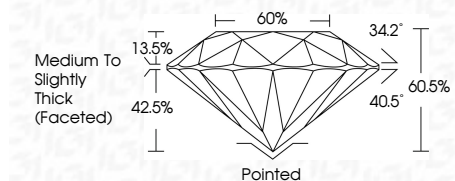

ELECTRONIC COPY

LG793646512
Report verification at igi.org

April 30, 2026
IGI Report Number **LG793646512**
Description **LABORATORY GROWN DIAMOND**
Shape and Cutting Style **ROUND BRILLIANT**
Measurements **8.10 - 8.15 X 4.90 MM**

GRADING RESULTS

Carat Weight **2.01 CARATS**
Color Grade **F**
Clarity Grade **VVS 2**
Cut Grade **IDEAL**

ADDITIONAL GRADING INFORMATION

Polish **EXCELLENT**
Symmetry **EXCELLENT**
Fluorescence **NONE**
Inscription(s) **IGI LG793646512**
Comments: This Laboratory Grown Diamond was created by Chemical Vapor Deposition (CVD) growth process. Type IIa

April 30, 2026
IGI Report No LG793646512
ROUND BRILLIANT
8.10 - 8.15 X 4.90 MM
2.01 CARATS
Color Grade **F**
Clarity Grade **VVS 2**
Cut Grade **IDEAL**
Depth **60.5%**
Table **60%**
Girdle **Medium To Slightly Thick (Faceted)**
Culet **Pointed**
Polish **EXCELLENT**
Symmetry **EXCELLENT**
Fluorescence **NONE**
Inscription(s) **IGI LG793646512**
Comments: This Laboratory Grown Diamond was created by Chemical Vapor Deposition (CVD) growth process. Type IIa

GRADING RESULTS

Carat Weight **2.01 CARATS**
Color Grade **F**
Clarity Grade **VVS 2**
Cut Grade **IDEAL**

ADDITIONAL GRADING INFORMATION

Polish **EXCELLENT**
Symmetry **EXCELLENT**
Fluorescence **NONE**
Inscription(s) **IGI LG793646512**