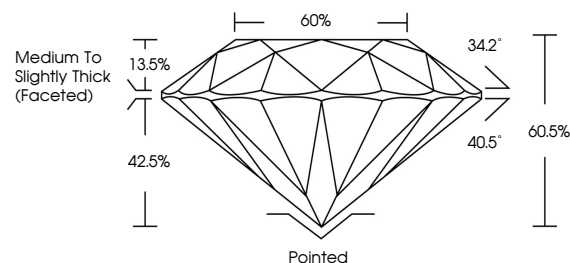

April 30, 2026
IGI Report No LG793646512
ROUND BRILLIANT
8.10 - 8.15 X 4.90 MM
2.01 CARATS
Color Grade **F**
Clarity Grade **VVS 2**
Cut Grade **IDEAL**
Depth **60.5%**
Table **60%**
Girdle **Medium To Slightly Thick (Faceted)**
Culet **Pointed**
Polish **EXCELLENT**
Symmetry **EXCELLENT**
Fluorescence **NONE**
Inscription(s) **IGI LG793646512**
Comments: This Laboratory Grown Diamond was created by Chemical Vapor Deposition (CVD) growth process. Type IIa

LABORATORY GROWN DIAMOND REPORT

April 30, 2026
IGI Report Number **LG793646512**
Description **LABORATORY GROWN DIAMOND**
Shape and Cutting Style **ROUND BRILLIANT**
Measurements **8.10 - 8.15 X 4.90 MM**

GRADING RESULTS

Carat Weight **2.01 CARATS**
Color Grade **F**
Clarity Grade **VVS 2**
Cut Grade **IDEAL**

ADDITIONAL GRADING INFORMATION

Polish **EXCELLENT**
Symmetry **EXCELLENT**
Fluorescence **NONE**
Inscription(s) **IGI LG793646512**

Comments: This Laboratory Grown Diamond was created by Chemical Vapor Deposition (CVD) growth process. Type IIa

PROPORTIONS

CLARITY CHARACTERISTICS

KEY TO SYMBOLS

Red symbols indicate internal characteristics.
Green symbols indicate external characteristics.