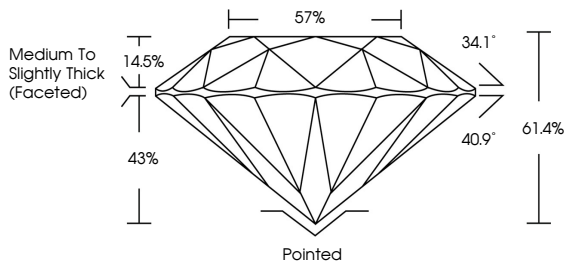

GRADING RESULTS
Carat Weight **2.54 CARATS**
Color Grade **F**
Clarity Grade **VVS 2**
Cut Grade **IDEAL**

ADDITIONAL GRADING INFORMATION
Polish **EXCELLENT**
Symmetry **EXCELLENT**
Fluorescence **NONE**
Inscription(s) **IGI LG793646731**
Comments: This Laboratory Grown Diamond was created by Chemical Vapor Deposition (CVD) growth process. Type IIa

May 5, 2026
IGI Report No LG793646731
ROUND BRILLIANT
8.75 - 8.78 X 5.38 MM
2.54 CARATS
Color Grade **F**
Clarity Grade **VVS 2**
Cut Grade **IDEAL**
Depth **43%**
Table **57%**
Girdle **Medium To Slightly Thick (Faceted)**
Culet **Pointed**
Polish **EXCELLENT**
Symmetry **EXCELLENT**
Fluorescence **NONE**
Inscription(s) **IGI LG793646731**
Comments: This Laboratory Grown Diamond was created by Chemical Vapor Deposition (CVD) growth process. Type IIa

May 5, 2026
IGI Report Number **LG793646731**
Description **LABORATORY GROWN DIAMOND**
Shape and Cutting Style **ROUND BRILLIANT**
Measurements **8.75 - 8.78 X 5.38 MM**

GRADING RESULTS
Carat Weight **2.54 CARATS**
Color Grade **F**
Clarity Grade **VVS 2**
Cut Grade **IDEAL**

PROPORTIONS

CLARITY CHARACTERISTICS

KEY TO SYMBOLS
Red symbols indicate internal characteristics.
Green symbols indicate external characteristics.

Sample Image Used

COLOR

D	E	F	G	H	I	J	Faint	Very Light	Light
---	---	---	---	---	---	---	-------	------------	-------