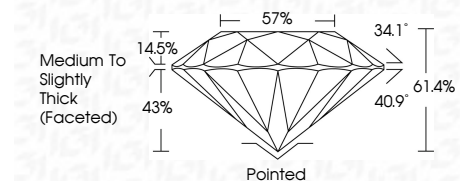

ELECTRONIC COPY

LG793646731
Report verification at igi.org

May 5, 2026
IGI Report Number **LG793646731**
Description **LABORATORY GROWN DIAMOND**
Shape and Cutting Style **ROUND BRILLIANT**
Measurements **8.75 - 8.78 X 5.38 MM**

GRADING RESULTS
Carat Weight **2.54 CARATS**
Color Grade **F**
Clarity Grade **VVS 2**
Cut Grade **IDEAL**

ADDITIONAL GRADING INFORMATION
Polish **EXCELLENT**
Symmetry **EXCELLENT**
Fluorescence **NONE**
Inscription(s) **IGI LG793646731**
Comments: This Laboratory Grown Diamond was created by Chemical Vapor Deposition (CVD) growth process. Type IIa

May 5, 2026
IGI Report No LG793646731
ROUND BRILLIANT
8.75 - 8.78 X 5.38 MM
2.54 CARATS
Color Grade **F**
Clarity Grade **VVS 2**
Cut Grade **IDEAL**
Depth **43%**
Table **57%**
Girdle **Medium To Slightly Thick (Faceted)**
Culet **Pointed**
Polish **EXCELLENT**
Symmetry **EXCELLENT**
Fluorescence **NONE**
Inscription(s) **IGI LG793646731**
Comments: This Laboratory Grown Diamond was created by Chemical Vapor Deposition (CVD) growth process. Type IIa

May 5, 2026
IGI Report Number **LG793646731**
Description **LABORATORY GROWN DIAMOND**
Shape and Cutting Style **ROUND BRILLIANT**
Measurements **8.75 - 8.78 X 5.38 MM**

GRADING RESULTS
Carat Weight **2.54 CARATS**
Color Grade **F**
Clarity Grade **VVS 2**
Cut Grade **IDEAL**