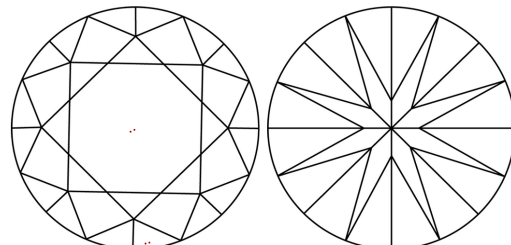

May 5, 2026
IGI Report Number **LG794609115**
Description **LABORATORY GROWN DIAMOND**
Shape and Cutting Style **ROUND BRILLIANT**
Measurements **8.53 - 8.56 X 5.17 MM**

GRADING RESULTS
Carat Weight **2.29 CARATS**
Color Grade **F**
Clarity Grade **VVS 2**
Cut Grade **IDEAL**

PROPORTIONS

CLARITY CHARACTERISTICS

KEY TO SYMBOLS
Red symbols indicate internal characteristics.
Green symbols indicate external characteristics.

Sample Image Used

COLOR

D	E	F	G	H	I	J	Faint	Very Light	Light
---	---	---	---	---	---	---	-------	------------	-------