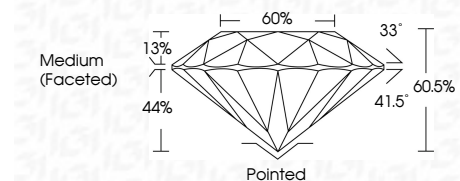

ELECTRONIC COPY

LG794609115
Report verification at igi.org

May 5, 2026
IGI Report Number **LG794609115**
Description **LABORATORY GROWN DIAMOND**
Shape and Cutting Style **ROUND BRILLIANT**
Measurements **8.53 - 8.56 X 5.17 MM**

GRADING RESULTS
Carat Weight **2.29 CARATS**
Color Grade **F**
Clarity Grade **VVS 2**
Cut Grade **IDEAL**

ADDITIONAL GRADING INFORMATION
Polish **EXCELLENT**
Symmetry **EXCELLENT**
Fluorescence **NONE**
Inscription(s) **IGI LG794609115**
Comments: This Laboratory Grown Diamond was created by Chemical Vapor Deposition (CVD) growth process. Type IIa

May 5, 2026
IGI Report No **LG794609115**
ROUND BRILLIANT
Carat Weight **2.29 CARATS**
Color Grade **F**
Clarity Grade **VVS 2**
Cut Grade **IDEAL**
Depth **60.5%**
Table **60%**
Girdle **Medium (Faceted)**
Culet **Pointed**
Polish **EXCELLENT**
Symmetry **EXCELLENT**
Fluorescence **NONE**
Inscription(s) **IGI LG794609115**
Comments: This Laboratory Grown Diamond was created by Chemical Vapor Deposition (CVD) growth process. Type IIa

May 5, 2026
IGI Report Number **LG794609115**
Description **LABORATORY GROWN DIAMOND**
Shape and Cutting Style **ROUND BRILLIANT**
Measurements **8.53 - 8.56 X 5.17 MM**

GRADING RESULTS
Carat Weight **2.29 CARATS**
Color Grade **F**
Clarity Grade **VVS 2**
Cut Grade **IDEAL**