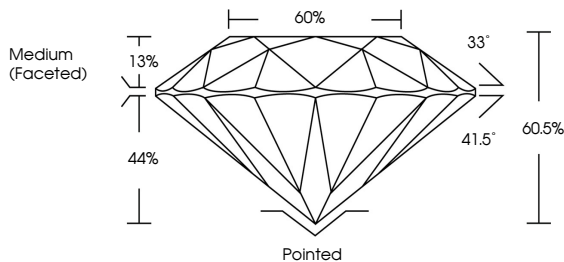

GRADING RESULTS
Carat Weight **2.29 CARATS**
Color Grade **F**
Clarity Grade **VVS 2**
Cut Grade **IDEAL**

ADDITIONAL GRADING INFORMATION
Polish **EXCELLENT**
Symmetry **EXCELLENT**
Fluorescence **NONE**
Inscription(s) **IGI LG794609115**
Comments: This Laboratory Grown Diamond was created by Chemical Vapor Deposition (CVD) growth process. Type IIa

May 5, 2026
IGI Report No **LG794609115**
ROUND BRILLIANT
Carat Weight **2.29 CARATS**
Color Grade **F**
Clarity Grade **VVS 2**
Cut Grade **IDEAL**
Depth **60.5%**
Table **60%**
Girdle **Medium (Faceted)**
Culet **Pointed**
Polish **EXCELLENT**
Symmetry **EXCELLENT**
Fluorescence **NONE**
Inscription(s) **IGI LG794609115**
Comments: This Laboratory Grown Diamond was created by Chemical Vapor Deposition (CVD) growth process. Type IIa

May 5, 2026
IGI Report Number **LG794609115**
Description **LABORATORY GROWN DIAMOND**
Shape and Cutting Style **ROUND BRILLIANT**
Measurements **8.53 - 8.56 X 5.17 MM**

GRADING RESULTS
Carat Weight **2.29 CARATS**
Color Grade **F**
Clarity Grade **VVS 2**
Cut Grade **IDEAL**

PROPORTIONS

CLARITY CHARACTERISTICS

KEY TO SYMBOLS
Red symbols indicate internal characteristics.
Green symbols indicate external characteristics.

Sample Image Used

COLOR

D	E	F	G	H	I	J	Faint	Very Light	Light
---	---	---	---	---	---	---	-------	------------	-------