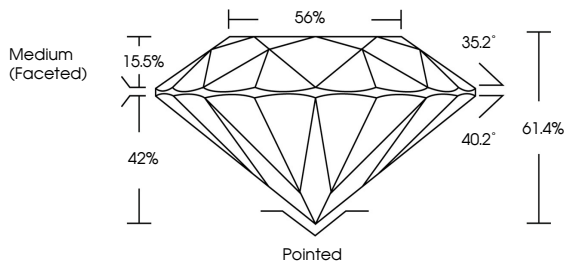

GRADING RESULTS
Carat Weight **1.60 CARAT**
Color Grade **F**
Clarity Grade **VVS 1**
Cut Grade **IDEAL**

ADDITIONAL GRADING INFORMATION
Polish **EXCELLENT**
Symmetry **EXCELLENT**
Fluorescence **NONE**
Inscription(s) **IGI LG794614346**
Comments: This Laboratory Grown Diamond was created by Chemical Vapor Deposition (CVD) growth process. Type IIa

May 4, 2026
IGI Report No LG794614346
ROUND BRILLIANT
7.48 - 7.50 X 4.60 MM
1.60 CARAT
Color Grade **F**
Clarity Grade **VVS 1**
Cut Grade **IDEAL**
Depth **61.4%**
Table **56%**
Girdle **Medium (Faceted)**
Culet **Pointed**
Polish **EXCELLENT**
Symmetry **EXCELLENT**
Fluorescence **NONE**
Inscription(s) **IGI LG794614346**
Comments: This Laboratory Grown Diamond was created by Chemical Vapor Deposition (CVD) growth process. Type IIa

May 4, 2026
IGI Report Number **LG794614346**
Description **LABORATORY GROWN DIAMOND**
Shape and Cutting Style **ROUND BRILLIANT**
Measurements **7.48 - 7.50 X 4.60 MM**

GRADING RESULTS
Carat Weight **1.60 CARAT**
Color Grade **F**
Clarity Grade **VVS 1**
Cut Grade **IDEAL**

PROPORTIONS

CLARITY CHARACTERISTICS

KEY TO SYMBOLS
Red symbols indicate internal characteristics.
Green symbols indicate external characteristics.

Sample Image Used

COLOR

D	E	F	G	H	I	J	Faint	Very Light	Light
---	---	---	---	---	---	---	-------	------------	-------