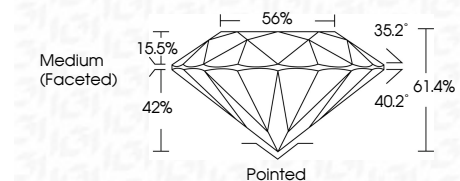

ELECTRONIC COPY

LG794614346
Report verification at igi.org

May 4, 2026
IGI Report Number **LG794614346**
Description **LABORATORY GROWN DIAMOND**
Shape and Cutting Style **ROUND BRILLIANT**
Measurements **7.48 - 7.50 X 4.60 MM**

GRADING RESULTS
Carat Weight **1.60 CARAT**
Color Grade **F**
Clarity Grade **VVS 1**
Cut Grade **IDEAL**

ADDITIONAL GRADING INFORMATION
Polish **EXCELLENT**
Symmetry **EXCELLENT**
Fluorescence **NONE**
Inscription(s) **IGI LG794614346**
Comments: This Laboratory Grown Diamond was created by Chemical Vapor Deposition (CVD) growth process. Type IIa

May 4, 2026
IGI Report No LG794614346
ROUND BRILLIANT
7.48 - 7.50 X 4.60 MM
1.60 CARAT
Color Grade **F**
Clarity Grade **VVS 1**
Cut Grade **IDEAL**
Depth **61.4%**
Table **56%**
Girdle **Medium (Faceted)**
Culet **Pointed**
Polish **EXCELLENT**
Symmetry **EXCELLENT**
Fluorescence **NONE**
Inscription(s) **IGI LG794614346**
Comments: This Laboratory Grown Diamond was created by Chemical Vapor Deposition (CVD) growth process. Type IIa

May 4, 2026
IGI Report Number **LG794614346**
Description **LABORATORY GROWN DIAMOND**
Shape and Cutting Style **ROUND BRILLIANT**
Measurements **7.48 - 7.50 X 4.60 MM**

GRADING RESULTS
Carat Weight **1.60 CARAT**
Color Grade **F**
Clarity Grade **VVS 1**
Cut Grade **IDEAL**