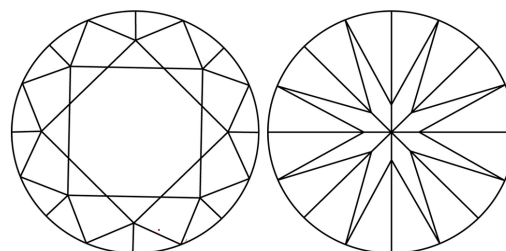

CLARITY CHARACTERISTICS

KEY TO SYMBOLS

Red symbols indicate internal characteristics.
Green symbols indicate external characteristics.