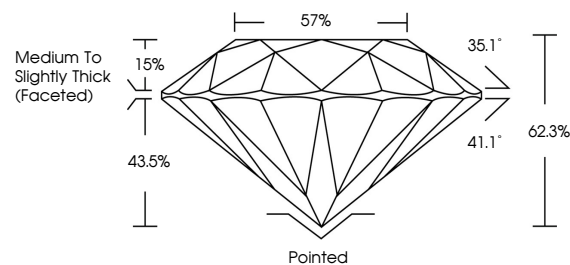

GRADING RESULTS

Carat Weight **1.03 CARAT**
Color Grade **D**
Clarity Grade **VVS 2**
Cut Grade **IDEAL**

ADDITIONAL GRADING INFORMATION

Polish **VERY GOOD**
Symmetry **EXCELLENT**
Fluorescence **NONE**
Inscription(s) **IGI LG794617066**
Comments: This Laboratory Grown Diamond was created by Chemical Vapor Deposition (CVD) growth process. Type IIa

GRADING RESULTS

Carat Weight **1.03 CARAT**
Color Grade **D**
Clarity Grade **VVS 2**
Cut Grade **IDEAL**

ADDITIONAL GRADING INFORMATION

Polish **VERY GOOD**
Symmetry **EXCELLENT**
Fluorescence **NONE**
Inscription(s) **IGI LG794617066**

Comments: This Laboratory Grown Diamond was created by Chemical Vapor Deposition (CVD) growth process. Type IIa

PROPORTIONS

CLARITY CHARACTERISTICS

KEY TO SYMBOLS

Red symbols indicate internal characteristics.
Green symbols indicate external characteristics.