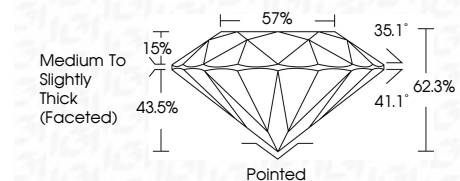

ELECTRONIC COPY

LG794617066
Report verification at igi.org

May 19, 2026
IGI Report Number **LG794617066**
Description **LABORATORY GROWN DIAMOND**
Shape and Cutting Style **ROUND BRILLIANT**
Measurements **6.43 - 6.47 X 4.02 MM**

GRADING RESULTS

Carat Weight **1.03 CARAT**
Color Grade **D**
Clarity Grade **VVS 2**
Cut Grade **IDEAL**

ADDITIONAL GRADING INFORMATION

Polish **VERY GOOD**
Symmetry **EXCELLENT**
Fluorescence **NONE**
Inscription(s) **IGI LG794617066**
Comments: This Laboratory Grown Diamond was created by Chemical Vapor Deposition (CVD) growth process. Type IIa

May 19, 2026
IGI Report No LG794617066
ROUND BRILLIANT
6.43 - 6.47 X 4.02 MM
1.03 CARAT
D
VVS 2
IDEAL
62.3%
57%
Medium To Slightly Thick (Faceted)
Pointed
VERY GOOD
EXCELLENT
NONE
IGI LG794617066
Comments: This Laboratory Grown Diamond was created by Chemical Vapor Deposition (CVD) growth process. Type IIa

GRADING RESULTS

Carat Weight **1.03 CARAT**
Color Grade **D**
Clarity Grade **VVS 2**
Cut Grade **IDEAL**

ADDITIONAL GRADING INFORMATION

Polish **VERY GOOD**
Symmetry **EXCELLENT**
Fluorescence **NONE**
Inscription(s) **IGI LG794617066**