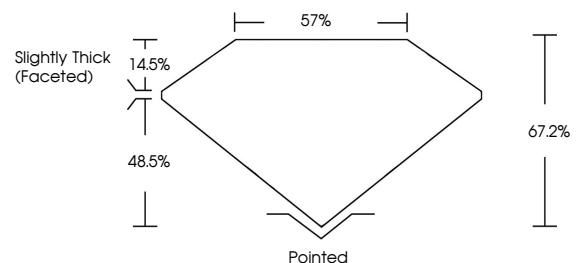

Measurements **9.24 X 6.15 X 4.13 MM**

GRADING RESULTS

Carat Weight **2.04 CARATS**

Color Grade **E**

Clarity Grade **VVS 2**

ADDITIONAL GRADING INFORMATION

Polish **EXCELLENT**

Symmetry **EXCELLENT**

Fluorescence **NONE**

Inscription(s) **IGI LG794627091**

Comments: This Laboratory Grown Diamond was created by Chemical Vapor Deposition (CVD) growth process. Type IIa

June 8, 2026	IGI Report No LG794627091	CUT CORNERED RECT. MODIFIED BRILLIANT	9.24 X 6.15 X 4.13 MM	2.04 CARATS	E	VVS 2	67.2%	57%	Slightly Thick (Faceted)	Pointed	EXCELLENT	EXCELLENT	NONE	IGI LG794627091
IGI	Carat Weight	Color Grade	Clarity Grade	Depth	Table	Girdle	Culet	Polish	Symmetry	Fluorescence	Inscription(s)	Comments: This Laboratory Grown Diamond was created by Chemical Vapor Deposition (CVD) growth process. Type IIa		

GRADING RESULTS

Carat Weight **2.04 CARATS**

Color Grade **E**

Clarity Grade **VVS 2**

ADDITIONAL GRADING INFORMATION

Polish **EXCELLENT**

Symmetry **EXCELLENT**

Fluorescence **NONE**

Inscription(s) **IGI LG794627091**

Comments: This Laboratory Grown Diamond was created by Chemical Vapor Deposition (CVD) growth process. Type IIa

PROPORTIONS

CLARITY CHARACTERISTICS

KEY TO SYMBOLS

Red symbols indicate internal characteristics.
Green symbols indicate external characteristics.