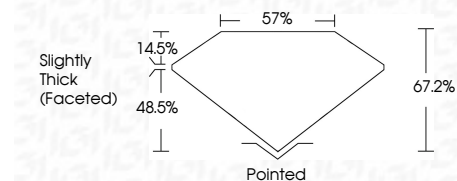

ELECTRONIC COPY

LG794627091
Report verification at igi.org

June 8, 2026

IGI Report Number **LG794627091**

Description **LABORATORY GROWN DIAMOND**

Shape and Cutting Style **CUT CORNERED
RECTANGULAR MODIFIED
BRILLIANT**

Measurements **9.24 X 6.15 X 4.13 MM**

GRADING RESULTS

Carat Weight **2.04 CARATS**

Color Grade **E**

Clarity Grade **VVS 2**

ADDITIONAL GRADING INFORMATION

Polish **EXCELLENT**

Symmetry **EXCELLENT**

Fluorescence **NONE**

Inscription(s) **IGI LG794627091**

Comments: This Laboratory Grown Diamond was created by Chemical Vapor Deposition (CVD) growth process. Type IIa

June 8, 2026	IGI Report No LG794627091	CUT CORNERED RECT. MODIFIED BRILLIANT	9.24 X 6.15 X 4.13 MM	2.04 CARATS	E	VVS 2	67.2%	57%	Slightly Thick (Faceted)	Pointed	EXCELLENT	EXCELLENT	NONE	IGI LG794627091
IGI	Carat Weight	Color Grade	Clarity Grade	Depth	Table	Girdle	Culet	Polish	Symmetry	Fluorescence	Inscription(s)	Comments: This Laboratory Grown Diamond was created by Chemical Vapor Deposition (CVD) growth process. Type IIa		

LABORATORY GROWN DIAMOND REPORT

June 8, 2026

IGI Report Number **LG794627091**

Description **LABORATORY GROWN DIAMOND**

Shape and Cutting Style **CUT CORNERED RECTANGULAR
MODIFIED BRILLIANT**

Measurements **9.24 X 6.15 X 4.13 MM**