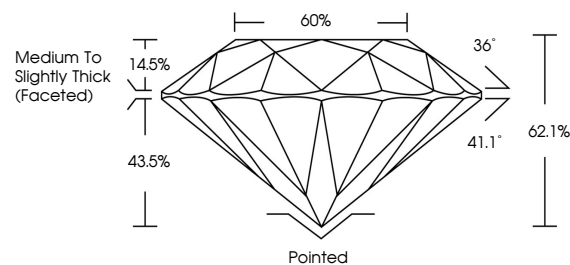

PROPORTIONS