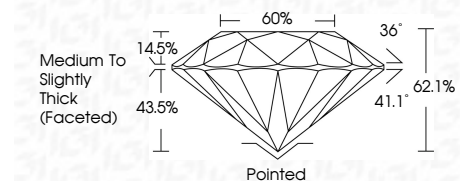

ELECTRONIC COPY

LG794631075
Report verification at igi.org

May 12, 2026
IGI Report Number **LG794631075**
Description **LABORATORY GROWN DIAMOND**
Shape and Cutting Style **ROUND BRILLIANT**
Measurements **8.07 - 8.12 X 5.03 MM**

GRADING RESULTS
Carat Weight **2.05 CARATS**
Color Grade **F**
Clarity Grade **VVS 2**
Cut Grade **IDEAL**

ADDITIONAL GRADING INFORMATION
Polish **EXCELLENT**
Symmetry **EXCELLENT**
Fluorescence **NONE**
Inscription(s) **IGI LG794631075**
Comments: This Laboratory Grown Diamond was created by Chemical Vapor Deposition (CVD) growth process. Type IIa

May 12, 2026
IGI Report No LG794631075
ROUND BRILLIANT
8.07 - 8.12 X 5.03 MM
2.05 CARATS
Color Grade **F**
Clarity Grade **VVS 2**
Cut Grade **IDEAL**
Depth **62.1%**
Table **60%**
Girdle **Medium To Slightly Thick (Faceted)**
Culet **Pointed**
Polish **EXCELLENT**
Symmetry **EXCELLENT**
Fluorescence **NONE**
Inscriptions(s) **IGI LG794631075**
Comments: This Laboratory Grown Diamond was created by Chemical Vapor Deposition (CVD) growth process. Type IIa

GRADING RESULTS
Carat Weight **2.05 CARATS**
Color Grade **F**
Clarity Grade **VVS 2**
Cut Grade **IDEAL**

ADDITIONAL GRADING INFORMATION
Polish **EXCELLENT**
Symmetry **EXCELLENT**
Fluorescence **NONE**
Inscription(s) **IGI LG794631075**