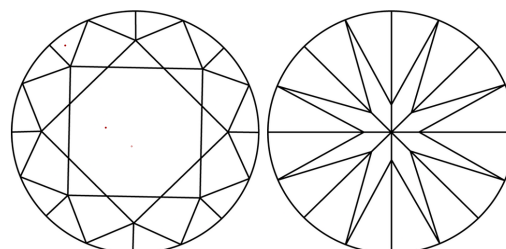

CLARITY CHARACTERISTICS

KEY TO SYMBOLS

Red symbols indicate internal characteristics.
Green symbols indicate external characteristics.