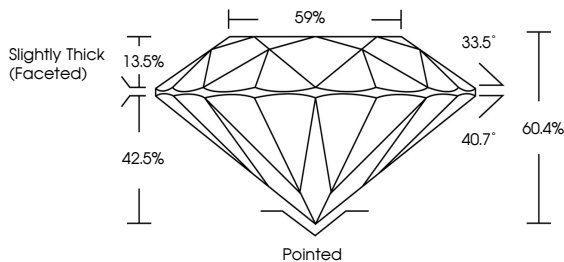

GRADING RESULTS
Carat Weight **2.08 CARATS**
Color Grade **F**
Clarity Grade **VVS 2**
Cut Grade **IDEAL**

ADDITIONAL GRADING INFORMATION
Polish **EXCELLENT**
Symmetry **EXCELLENT**
Fluorescence **NONE**
Inscription(s) **IGI LG794636148**
Comments: This Laboratory Grown Diamond was created by Chemical Vapor Deposition (CVD) growth process. Type IIa

May 7, 2026
IGI Report No LG794636148
ROUND BRILLIANT
8.21 - 8.26 X 4.98 MM
2.08 CARATS
Color Grade **F**
Clarity Grade **VVS 2**
Cut Grade **IDEAL**
Depth **60.4%**
Table **59%**
Girdle **Slightly Thick (Faceted)**
Culet **Pointed**
Polish **EXCELLENT**
Symmetry **EXCELLENT**
Fluorescence **NONE**
Inscription(s) **IGI LG794636148**
Comments: This Laboratory Grown Diamond was created by Chemical Vapor Deposition (CVD) growth process. Type IIa

May 7, 2026
IGI Report Number **LG794636148**
Description **LABORATORY GROWN DIAMOND**
Shape and Cutting Style **ROUND BRILLIANT**
Measurements **8.21 - 8.26 X 4.98 MM**

GRADING RESULTS
Carat Weight **2.08 CARATS**
Color Grade **F**
Clarity Grade **VVS 2**
Cut Grade **IDEAL**

PROPORTIONS

CLARITY CHARACTERISTICS

KEY TO SYMBOLS
Red symbols indicate internal characteristics.
Green symbols indicate external characteristics.

Sample Image Used

COLOR

D	E	F	G	H	I	J	Faint	Very Light	Light
---	---	---	---	---	---	---	-------	------------	-------