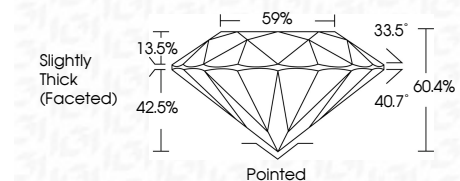

ELECTRONIC COPY

LG794636148
Report verification at igi.org

May 7, 2026
IGI Report Number **LG794636148**
Description **LABORATORY GROWN DIAMOND**
Shape and Cutting Style **ROUND BRILLIANT**
Measurements **8.21 - 8.26 X 4.98 MM**

GRADING RESULTS
Carat Weight **2.08 CARATS**
Color Grade **F**
Clarity Grade **VVS 2**
Cut Grade **IDEAL**

ADDITIONAL GRADING INFORMATION
Polish **EXCELLENT**
Symmetry **EXCELLENT**
Fluorescence **NONE**
Inscription(s) **IGI LG794636148**
Comments: This Laboratory Grown Diamond was created by Chemical Vapor Deposition (CVD) growth process. Type IIa

May 7, 2026
IGI Report No LG794636148
ROUND BRILLIANT
8.21 - 8.26 X 4.98 MM
2.08 CARATS
Color Grade **F**
Clarity Grade **VVS 2**
Cut Grade **IDEAL**
Depth **60.4%**
Table **59%**
Girdle **Slightly Thick (Faceted)**
Culet **Pointed**
Polish **EXCELLENT**
Symmetry **EXCELLENT**
Fluorescence **NONE**
Inscription(s) **IGI LG794636148**
Comments: This Laboratory Grown Diamond was created by Chemical Vapor Deposition (CVD) growth process. Type IIa

May 7, 2026
IGI Report Number **LG794636148**
Description **LABORATORY GROWN DIAMOND**
Shape and Cutting Style **ROUND BRILLIANT**
Measurements **8.21 - 8.26 X 4.98 MM**

GRADING RESULTS
Carat Weight **2.08 CARATS**
Color Grade **F**
Clarity Grade **VVS 2**
Cut Grade **IDEAL**