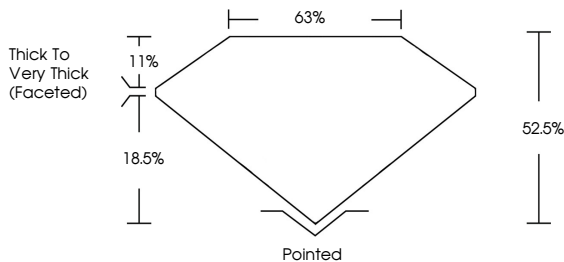

GRADING RESULTS
Carat Weight **1.00 CARAT**
Color Grade **FANCY VIVID PINK**
Clarity Grade **VS 2**

ADDITIONAL GRADING INFORMATION
Polish **EXCELLENT**
Symmetry **EXCELLENT**
Fluorescence **SLIGHT**
Inscription(s) **IGI LG794637273**
Comments: This Laboratory Grown Diamond was created by Chemical Vapor Deposition (CVD) growth process. Indications of post-growth treatment.

May 6, 2026
IGI Report No **LG794637273**
HEART MODIFIED BRILLIANT
Carat Weight **1.00 CARAT**
Color Grade **FANCY VIVID PINK**
Clarity Grade **VS 2**
Depth **62.05%**
Table **63%**
Girdle **Thick to Very Thick (Faceted)**
Culet **Pointed**
Polish **EXCELLENT**
Symmetry **EXCELLENT**
Fluorescence **SLIGHT**
Inscription(s) **IGI LG794637273**
Comments: This Laboratory Grown Diamond was created by Chemical Vapor Deposition (CVD) growth process. Indications of post-growth treatment.

May 6, 2026
IGI Report Number **LG794637273**
Description **LABORATORY GROWN DIAMOND**
Shape and Cutting Style **HEART MODIFIED BRILLIANT**
Measurements **5.55 X 6.57 X 3.45 MM**

GRADING RESULTS
Carat Weight **1.00 CARAT**
Color Grade **FANCY VIVID PINK**
Clarity Grade **VS 2**

PROPORTIONS

CLARITY CHARACTERISTICS

KEY TO SYMBOLS
Red symbols indicate internal characteristics.
Green symbols indicate external characteristics.

Sample Image Used

COLOR

D E F G H I J Faint Very Light Light