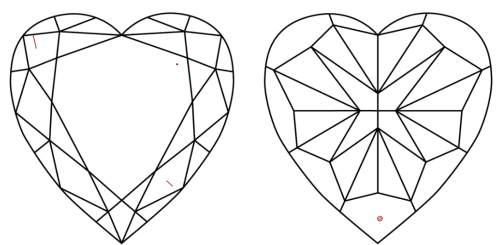

May 6, 2026
IGI Report Number **LG794637273**
Description **LABORATORY GROWN DIAMOND**
Shape and Cutting Style **HEART MODIFIED BRILLIANT**
Measurements **5.55 X 6.57 X 3.45 MM**

GRADING RESULTS
Carat Weight **1.00 CARAT**
Color Grade **FANCY VIVID PINK**
Clarity Grade **VS 2**

PROPORTIONS

CLARITY CHARACTERISTICS

KEY TO SYMBOLS
Red symbols indicate internal characteristics.
Green symbols indicate external characteristics.

Sample Image Used

COLOR

D E F G H I J Faint Very Light Light