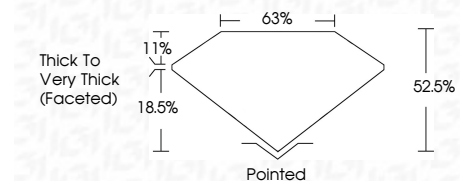

ELECTRONIC COPY

LG794637273
Report verification at igi.org

May 6, 2026
IGI Report Number **LG794637273**
Description **LABORATORY GROWN DIAMOND**
Shape and Cutting Style **HEART MODIFIED BRILLIANT**
Measurements **5.55 X 6.57 X 3.45 MM**

GRADING RESULTS
Carat Weight **1.00 CARAT**
Color Grade **FANCY VIVID PINK**
Clarity Grade **VS 2**

ADDITIONAL GRADING INFORMATION
Polish **EXCELLENT**
Symmetry **EXCELLENT**
Fluorescence **SLIGHT**
Inscription(s) **IGI LG794637273**
Comments: This Laboratory Grown Diamond was created by Chemical Vapor Deposition (CVD) growth process. Indications of post-growth treatment.

May 6, 2026
IGI Report Number **LG794637273**
Description **LABORATORY GROWN DIAMOND**
Shape and Cutting Style **HEART MODIFIED BRILLIANT**
Measurements **5.55 X 6.57 X 3.45 MM**

GRADING RESULTS
Carat Weight **1.00 CARAT**
Color Grade **FANCY VIVID PINK**
Clarity Grade **VS 2**