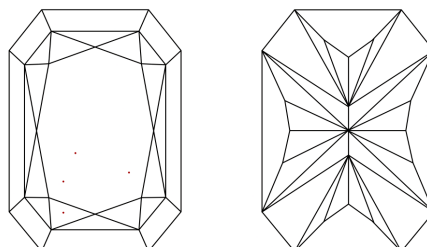

CLARITY CHARACTERISTICS

KEY TO SYMBOLS

Red symbols indicate internal characteristics.
Green symbols indicate external characteristics.

COLOR

D E F G H I J Faint Very Light Light

CLARITY

FL	IF	VVS¹⁻²	VS¹⁻²	SI¹⁻²	I¹⁻³
Flawless	Internally Flawless	Very Very Slightly Included	Very Slightly Included	Slightly Included	Included