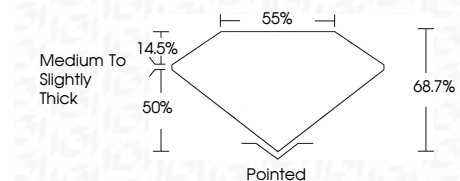

Measurements **12.33 X 8.78 X 6.03 MM**

GRADING RESULTS

Carat Weight **5.57 CARATS**
Color Grade **G**
Clarity Grade **VVS 2**

ADDITIONAL GRADING INFORMATION

Polish **EXCELLENT**
Symmetry **EXCELLENT**
Fluorescence **NONE**

Inscription(s) **IGI LG794641186**
Comments: This Laboratory Grown Diamond was created by Chemical Vapor Deposition (CVD) growth process. Type IIa

April 25, 2026
IGI Report No **LG794641186**
CUT CORNERED RECT. MODIFIED BRILLIANT
12.33 X 8.78 X 6.03 MM
Carat Weight **5.57 CARATS**
Color Grade **G**
Clarity Grade **VVS 2**
Depth **68.7%**
Table **50%**
Girdle **Medium to Slightly Thick**
Culet **Pointed**
Polish **EXCELLENT**
Symmetry **EXCELLENT**
Fluorescence **NONE**
Inscription(s) **IGI LG794641186**

Comments: This Laboratory Grown Diamond was created by Chemical Vapor Deposition (CVD) growth process. Type IIa

LABORATORY GROWN DIAMOND REPORT

April 25, 2026
IGI Report Number **LG794641186**
Description **LABORATORY GROWN DIAMOND**
Shape and Cutting Style **CUT CORNERED RECTANGULAR
MODIFIED BRILLIANT**
Measurements **12.33 X 8.78 X 6.03 MM**

GRADING RESULTS

Carat Weight **5.57 CARATS**
Color Grade **G**
Clarity Grade **VVS 2**

ADDITIONAL GRADING INFORMATION

Polish **EXCELLENT**
Symmetry **EXCELLENT**
Fluorescence **NONE**

Inscription(s) **IGI LG794641186**