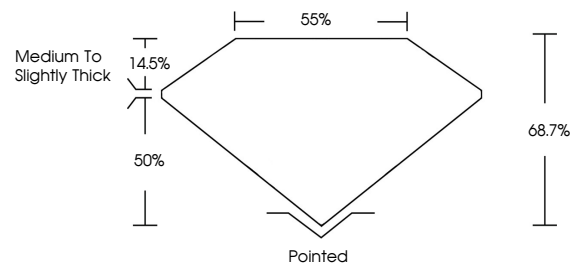

Measurements **12.33 X 8.78 X 6.03 MM**

GRADING RESULTS

Carat Weight **5.57 CARATS**
Color Grade **G**
Clarity Grade **VVS 2**

ADDITIONAL GRADING INFORMATION

Polish **EXCELLENT**
Symmetry **EXCELLENT**
Fluorescence **NONE**

Inscription(s) **IGI LG794641186**
Comments: This Laboratory Grown Diamond was created by Chemical Vapor Deposition (CVD) growth process. Type IIa

April 25, 2026
IGI Report No **LG794641186**
CUT CORNERED RECT. MODIFIED BRILLIANT
12.33 X 8.78 X 6.03 MM
Carat Weight **5.57 CARATS**
Color Grade **G**
Clarity Grade **VVS 2**
Depth **68.7%**
Table **50%**
Girdle **Medium to Slightly Thick**
Culet **Pointed**
Polish **EXCELLENT**
Symmetry **EXCELLENT**
Fluorescence **NONE**
Inscription(s) **IGI LG794641186**

GRADING RESULTS

Carat Weight **5.57 CARATS**
Color Grade **G**
Clarity Grade **VVS 2**

ADDITIONAL GRADING INFORMATION

Polish **EXCELLENT**
Symmetry **EXCELLENT**
Fluorescence **NONE**

Inscription(s) **IGI LG794641186**

Comments: This Laboratory Grown Diamond was created by Chemical Vapor Deposition (CVD) growth process. Type IIa

PROPORTIONS

Sample Image Used

CLARITY CHARACTERISTICS

KEY TO SYMBOLS

Red symbols indicate internal characteristics.
Green symbols indicate external characteristics.