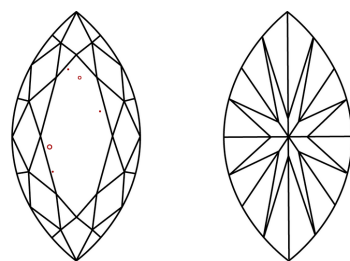

April 24, 2026  
IGI Report Number **LG794678235**  
Description **LABORATORY GROWN DIAMOND**  
Shape and Cutting Style **MARQUISE BRILLIANT**  
Measurements **15.41 X 7.40 X 4.41 MM**

**GRADING RESULTS**  
Carat Weight **2.80 CARATS**  
Color Grade **F**  
Clarity Grade **VS 2**

**PROPORTIONS**

**CLARITY CHARACTERISTICS**

**KEY TO SYMBOLS**  
Red symbols indicate internal characteristics.  
Green symbols indicate external characteristics.

Sample Image Used

**COLOR**

D	E	F	G	H	I	J	Faint	Very Light	Light
---	---	---	---	---	---	---	-------	------------	-------