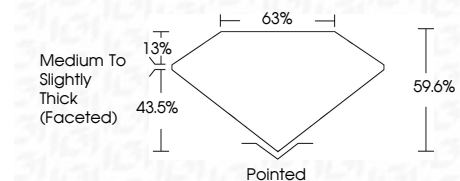

**ELECTRONIC COPY**

LG794678235  
Report verification at igi.org

April 24, 2026  
IGI Report Number **LG794678235**  
Description **LABORATORY GROWN DIAMOND**  
Shape and Cutting Style **MARQUISE BRILLIANT**  
Measurements **15.41 X 7.40 X 4.41 MM**

**GRADING RESULTS**  
Carat Weight **2.80 CARATS**  
Color Grade **F**  
Clarity Grade **VS 2**

**ADDITIONAL GRADING INFORMATION**  
Polish **EXCELLENT**  
Symmetry **EXCELLENT**  
Fluorescence **NONE**  
Inscription(s) **IGI LG794678235**  
Comments: This Laboratory Grown Diamond was created by Chemical Vapor Deposition (CVD) growth process. Type IIa

April 24, 2026  
IGI Report No LG794678235  
**MARQUISE BRILLIANT**  
15.41 X 7.40 X 4.41 MM  
2.80 CARATS  
F  
VS 2  
63%  
63%  
Medium to Slightly Thick (Faceted)  
Pointed  
EXCELLENT  
EXCELLENT  
NONE  
IGI LG794678235  
Comments: This Laboratory Grown Diamond was created by Chemical Vapor Deposition (CVD) growth process. Type IIa

April 24, 2026  
IGI Report Number **LG794678235**  
Description **LABORATORY GROWN DIAMOND**  
Shape and Cutting Style **MARQUISE BRILLIANT**  
Measurements **15.41 X 7.40 X 4.41 MM**

**GRADING RESULTS**  
Carat Weight **2.80 CARATS**  
Color Grade **F**  
Clarity Grade **VS 2**