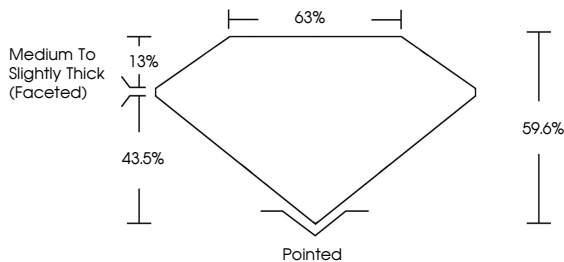

PROPORTIONS