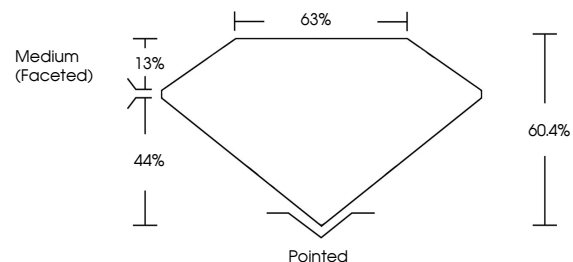

**GRADING RESULTS**

Carat Weight **1.49 CARAT**  
Color Grade **E**  
Clarity Grade **VVS 2**

**ADDITIONAL GRADING INFORMATION**

Polish **EXCELLENT**  
Symmetry **EXCELLENT**  
Fluorescence **NONE**  
Inscription(s) **IGI LG794680108**

Comments: This Laboratory Grown Diamond was created by Chemical Vapor Deposition (CVD) growth process. Type IIa

**PROPORTIONS**

Sample Image Used

**CLARITY CHARACTERISTICS**

**KEY TO SYMBOLS**

Red symbols indicate internal characteristics.  
Green symbols indicate external characteristics.