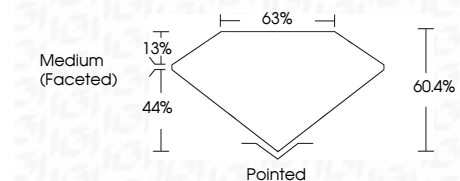

**ELECTRONIC COPY**

LG794680108  
Report verification at igi.org

April 24, 2026  
IGI Report Number **LG794680108**  
Description **LABORATORY GROWN DIAMOND**  
Shape and Cutting Style **MARQUISE BRILLIANT**  
Measurements **12.30 X 5.96 X 3.60 MM**

**GRADING RESULTS**

Carat Weight **1.49 CARAT**  
Color Grade **E**  
Clarity Grade **VVS 2**

**ADDITIONAL GRADING INFORMATION**

Polish **EXCELLENT**  
Symmetry **EXCELLENT**  
Fluorescence **NONE**  
Inscription(s) **IGI LG794680108**  
Comments: This Laboratory Grown Diamond was created by Chemical Vapor Deposition (CVD) growth process. Type IIa

April 24, 2026  
IGI Report No LG794680108  
MARQUISE BRILLIANT  
1.49 CARAT E  
12.30 X 5.96 X 3.60 MM  
Carat Weight  
Color Grade  
Clarity Grade  
Depth  
Table  
Girdle  
Medium (Faceted)  
Pointed  
EXCELLENT  
EXCELLENT  
NONE  
IGI LG794680108  
Inscription(s)  
Comments: This Laboratory Grown Diamond was created by Chemical Vapor Deposition (CVD) growth process. Type IIa

**GRADING RESULTS**

Carat Weight **1.49 CARAT**  
Color Grade **E**  
Clarity Grade **VVS 2**

**ADDITIONAL GRADING INFORMATION**

Polish **EXCELLENT**  
Symmetry **EXCELLENT**  
Fluorescence **NONE**  
Inscription(s) **IGI LG794680108**