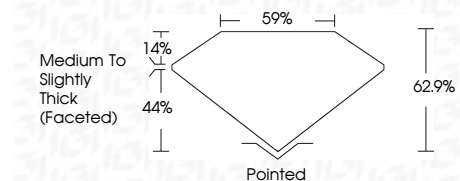

**ELECTRONIC COPY**

LG794688871  
Report verification at igi.org

April 23, 2026  
IGI Report Number **LG794688871**  
Description **LABORATORY GROWN DIAMOND**  
Shape and Cutting Style **PEAR BRILLIANT**  
Measurements **11.19 X 7.04 X 4.43 MM**

**GRADING RESULTS**  
Carat Weight **2.04 CARATS**  
Color Grade **E**  
Clarity Grade **VVS 2**

**ADDITIONAL GRADING INFORMATION**  
Polish **EXCELLENT**  
Symmetry **EXCELLENT**  
Fluorescence **NONE**  
Inscription(s) **IGI LG794688871**  
Comments: This Laboratory Grown Diamond was created by Chemical Vapor Deposition (CVD) growth process. Type IIa

April 23, 2026  
IGI Report No **LG794688871**  
**PEAR BRILLIANT**  
11.19 X 7.04 X 4.43 MM  
2.04 CARATS  
E  
VVS 2  
62.9%  
62.9%  
Medium to Slightly Thick (Faceted)  
Pointed  
EXCELLENT  
EXCELLENT  
NONE  
IGI LG794688871  
Comments: This Laboratory Grown Diamond was created by Chemical Vapor Deposition (CVD) growth process. Type IIa

**LABORATORY GROWN DIAMOND REPORT**

April 23, 2026  
IGI Report Number **LG794688871**  
Description **LABORATORY GROWN DIAMOND**  
Shape and Cutting Style **PEAR BRILLIANT**  
Measurements **11.19 X 7.04 X 4.43 MM**