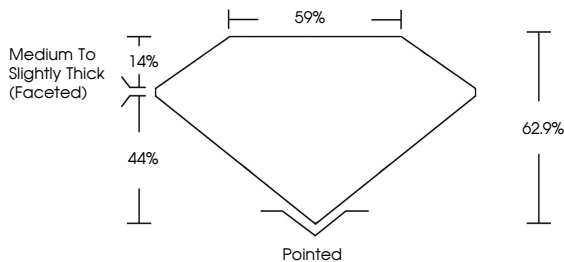

PROPORTIONS