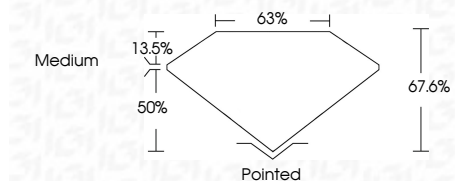

ELECTRONIC COPY

LG795617623
Report verification at igi.org

April 30, 2026
IGI Report Number **LG795617623**
Description **LABORATORY GROWN DIAMOND**

Shape and Cutting Style **CUT CORNERED
RECTANGULAR MODIFIED
BRILLIANT**

Measurements **7.40 X 5.10 X 3.45 MM**

GRADING RESULTS

Carat Weight **1.10 CARAT**
Color Grade **D**
Clarity Grade **VS 1**

ADDITIONAL GRADING INFORMATION

Polish **EXCELLENT**
Symmetry **EXCELLENT**
Fluorescence **NONE**
Inscription(s) **(LGI) LG795617623**
Comments: This Laboratory Grown Diamond was created by Chemical Vapor Deposition (CVD) growth process. Type IIa

April 30, 2026
IGI Report No LG795617623
CUT CORNERED RECT. MODIFIED BRILLIANT
1.10 CARAT
D
7.40 X 5.10 X 3.45 MM
Color Grade **D**
Clarity Grade **VS 1**
Depth **67.6%**
Table **65%**
Girdle **Medium**
Culet **Pointed**
Polish **EXCELLENT**
Symmetry **EXCELLENT**
Fluorescence **NONE**
Inscription(s) **(LGI) LG795617623**
Comments: This Laboratory Grown Diamond was created by Chemical Vapor Deposition (CVD) growth process. Type IIa

LABORATORY GROWN DIAMOND REPORT

April 30, 2026
IGI Report Number **LG795617623**
Description **LABORATORY GROWN DIAMOND**
Shape and Cutting Style **CUT CORNERED RECTANGULAR
MODIFIED BRILLIANT**
Measurements **7.40 X 5.10 X 3.45 MM**