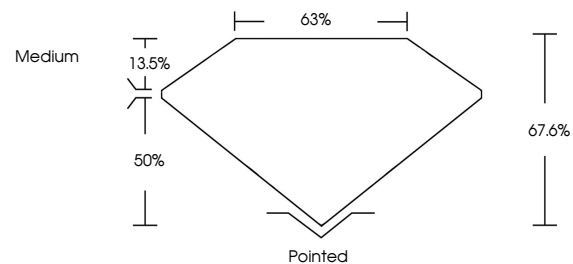

Measurements **7.40 X 5.10 X 3.45 MM**

GRADING RESULTS

Carat Weight **1.10 CARAT**
Color Grade **D**
Clarity Grade **VS 1**

ADDITIONAL GRADING INFORMATION

Polish **EXCELLENT**
Symmetry **EXCELLENT**
Fluorescence **NONE**
Inscription(s) **(LGI) LG795617623**
Comments: This Laboratory Grown Diamond was created by Chemical Vapor Deposition (CVD) growth process. Type IIa

April 30, 2026
IGI Report No LG795617623
CUT CORNERED RECT. MODIFIED BRILLIANT
1.10 CARAT
D
7.40 X 5.10 X 3.45 MM
Color Grade **D**
Clarity Grade **VS 1**
Depth **67.6%**
Table **65%**
Girdle **Medium**
Culet **Pointed**
Polish **EXCELLENT**
Symmetry **EXCELLENT**
Fluorescence **NONE**
Inscription(s) **(LGI) LG795617623**
Comments: This Laboratory Grown Diamond was created by Chemical Vapor Deposition (CVD) growth process. Type IIa

GRADING RESULTS

Carat Weight **1.10 CARAT**
Color Grade **D**
Clarity Grade **VS 1**

ADDITIONAL GRADING INFORMATION

Polish **EXCELLENT**
Symmetry **EXCELLENT**
Fluorescence **NONE**
Inscription(s) **(LGI) LG795617623**

Comments: This Laboratory Grown Diamond was created by Chemical Vapor Deposition (CVD) growth process. Type IIa

PROPORTIONS

Sample Image Used

CLARITY CHARACTERISTICS

KEY TO SYMBOLS

Red symbols indicate internal characteristics.
Green symbols indicate external characteristics.