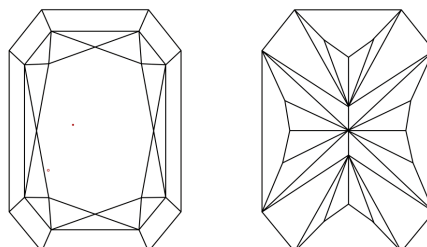

CLARITY CHARACTERISTICS

KEY TO SYMBOLS

Red symbols indicate internal characteristics.
Green symbols indicate external characteristics.

COLOR

D E F G H I J Faint Very Light Light

CLARITY

FL	IF	VS¹⁻²	VS¹⁻²	SI¹⁻²	I¹⁻³
Flawless	Internally Flawless	Very Very Slightly Included	Very Slightly Included	Slightly Included	Included