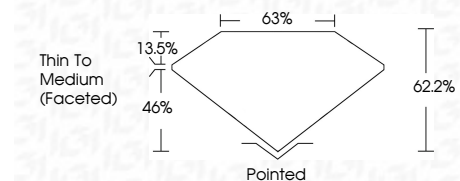

ELECTRONIC COPY

LG795622894
Report verification at igi.org

May 14, 2026
IGI Report Number **LG795622894**
Description **LABORATORY GROWN DIAMOND**
Shape and Cutting Style **OVAL BRILLIANT**
Measurements **8.02 X 5.88 X 3.66 MM**

GRADING RESULTS
Carat Weight **1.05 CARAT**
Color Grade **D**
Clarity Grade **VVS 1**

ADDITIONAL GRADING INFORMATION
Polish **EXCELLENT**
Symmetry **EXCELLENT**
Fluorescence **NONE**
Inscription(s) **IGI LG795622894**
Comments: As Grown - No indication of post-growth treatment.
This Laboratory Grown Diamond was created by High Pressure High Temperature (HPHT) growth process.
Type II

May 14, 2026
IGI Report No LG795622894
OVAL BRILLIANT
1.05 CARAT
D
8.02 X 5.88 X 3.66 MM
Carat Weight
Color Grade
Clarity Grade
Depth
Table
Girdle
Thin To Medium (Faceted)
Pointed
EXCELLENT
EXCELLENT
NONE
IGI LG795622894
Inscription(s)
Comments: As Grown - No indication of post-growth treatment.
This Laboratory Grown Diamond was created by High Pressure High Temperature (HPHT) growth process.
Type II

May 14, 2026
IGI Report Number **LG795622894**
Description **LABORATORY GROWN DIAMOND**
Shape and Cutting Style **OVAL BRILLIANT**
Measurements **8.02 X 5.88 X 3.66 MM**

GRADING RESULTS
Carat Weight **1.05 CARAT**
Color Grade **D**
Clarity Grade **VVS 1**