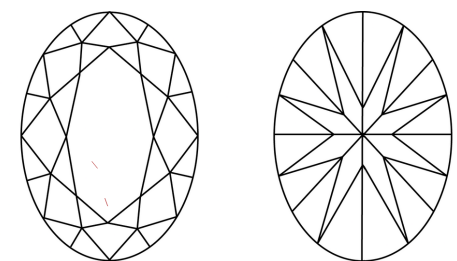

May 14, 2026
IGI Report Number **LG795622894**
Description **LABORATORY GROWN DIAMOND**
Shape and Cutting Style **OVAL BRILLIANT**
Measurements **8.02 X 5.88 X 3.66 MM**

GRADING RESULTS
Carat Weight **1.05 CARAT**
Color Grade **D**
Clarity Grade **VVS 1**

PROPORTIONS

Sample Image Used

CLARITY CHARACTERISTICS

KEY TO SYMBOLS
Red symbols indicate internal characteristics.
Green symbols indicate external characteristics.

COLOR

D	E	F	G	H	I	J	Faint	Very Light	Light
---	---	---	---	---	---	---	-------	------------	-------