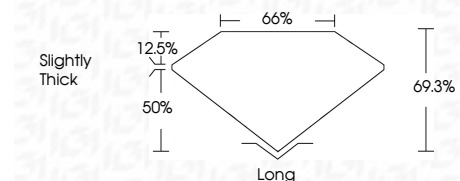

ELECTRONIC COPY

LG795623417
Report verification at igi.org

May 19, 2026
IGI Report Number **LG795623417**
Description **LABORATORY GROWN DIAMOND**
Shape and Cutting Style **EMERALD CUT**
Measurements **6.84 X 4.85 X 3.36 MM**

GRADING RESULTS
Carat Weight **1.09 CARAT**
Color Grade **FANCY VIVID GREENISH BLUE**
Clarity Grade **VS 1**

ADDITIONAL GRADING INFORMATION
Polish **VERY GOOD**
Symmetry **EXCELLENT**
Fluorescence **NONE**
Inscription(s) **IGI LG795623417**
Comments: This Laboratory Grown Diamond was created by Chemical Vapor Deposition (CVD) growth process. Indications of post-growth treatment.

May 19, 2026
IGI Report No LG795623417
EMERALD CUT
Carat Weight **1.09 CARAT**
Color Grade **FANCY VIVID GREENISH BLUE**
Clarity Grade **VS 1**
Depth **69.3%**
Table **65%**
Girdle **Slightly Thick**
Culet **Long**
Polish **VERY GOOD**
Symmetry **EXCELLENT**
Fluorescence **NONE**
Inscription(s) **IGI LG795623417**
Comments: This Laboratory Grown Diamond was created by Chemical Vapor Deposition (CVD) growth process. Indications of post-growth treatment.

LABORATORY GROWN DIAMOND REPORT

May 19, 2026
IGI Report Number **LG795623417**
Description **LABORATORY GROWN DIAMOND**
Shape and Cutting Style **EMERALD CUT**
Measurements **6.84 X 4.85 X 3.36 MM**

GRADING RESULTS
Carat Weight **1.09 CARAT**
Color Grade **FANCY VIVID GREENISH BLUE**
Clarity Grade **VS 1**