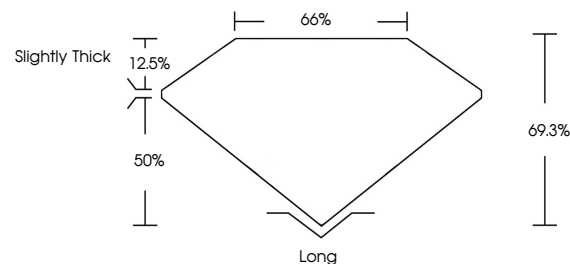

May 19, 2026
IGI Report No LG795623417
EMERALD CUT
Carat Weight **1.09 CARAT**
Color Grade **FANCY VIVID GREENISH BLUE**
Clarity Grade **VS 1**
Depth **69.3%**
Table **65%**
Girdle **Slightly Thick**
Culet **Long**
Polish **VERY GOOD**
Symmetry **EXCELLENT**
Fluorescence **NONE**
Inscription(s) **IGI LG795623417**
Comments: This Laboratory Grown Diamond was created by Chemical Vapor Deposition (CVD) growth process. Indications of post-growth treatment.

LABORATORY GROWN DIAMOND REPORT

May 19, 2026
IGI Report Number **LG795623417**
Description **LABORATORY GROWN DIAMOND**
Shape and Cutting Style **EMERALD CUT**
Measurements **6.84 X 4.85 X 3.36 MM**

GRADING RESULTS
Carat Weight **1.09 CARAT**
Color Grade **FANCY VIVID GREENISH BLUE**
Clarity Grade **VS 1**

PROPORTIONS

CLARITY CHARACTERISTICS

KEY TO SYMBOLS

Red symbols indicate internal characteristics.
Green symbols indicate external characteristics.

COLOR

D E F G H I J Faint Very Light Light

CLARITY

FL	IF	VS ¹⁻²	VS ¹⁻²	SI ¹⁻²	I ¹⁻³
Flawless	Internally Flawless	Very Very Slightly Included	Very Slightly Included	Slightly Included	Included