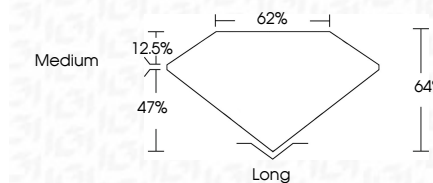

ELECTRONIC COPY

LG795633999
Report verification at igi.org

May 18, 2026
IGI Report Number **LG795633999**
Description **LABORATORY GROWN DIAMOND**
Shape and Cutting Style **EMERALD CUT**
Measurements **8.02 X 5.55 X 3.55 MM**

GRADING RESULTS
Carat Weight **1.57 CARAT**
Color Grade **D**
Clarity Grade **VVS 1**

ADDITIONAL GRADING INFORMATION
Polish **EXCELLENT**
Symmetry **EXCELLENT**
Fluorescence **NONE**
Inscription(s) **IGI LG795633999**
Comments: As Grown - No indication of post-growth treatment.
This Laboratory Grown Diamond was created by High Pressure High Temperature (HPHT) growth process.
Type II

May 18, 2026
IGI Report No. LG795633999
EMERALD CUT
Carat Weight **1.57 CARAT**
Color Grade **D**
Clarity Grade **VVS 1**
Depth **47%**
Table **62%**
Girdle **Medium**
Culet **Long**
Polish **EXCELLENT**
Symmetry **EXCELLENT**
Fluorescence **NONE**
Inscription(s) **IGI LG795633999**
Comments: As Grown - No indication of post-growth treatment.
This Laboratory Grown Diamond was created by High Pressure High Temperature (HPHT) growth process.
Type II

LABORATORY GROWN DIAMOND REPORT

May 18, 2026
IGI Report Number **LG795633999**
Description **LABORATORY GROWN DIAMOND**
Shape and Cutting Style **EMERALD CUT**
Measurements **8.02 X 5.55 X 3.55 MM**

GRADING RESULTS
Carat Weight **1.57 CARAT**
Color Grade **D**
Clarity Grade **VVS 1**