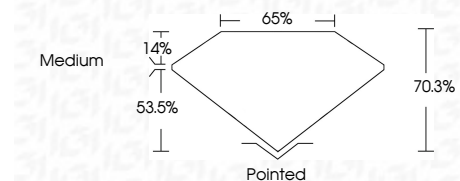

Measurements **10.53 X 7.50 X 5.27 MM**

GRADING RESULTS

Carat Weight **3.54 CARATS**
Color Grade **E**
Clarity Grade **VVS 2**

ADDITIONAL GRADING INFORMATION

Polish **EXCELLENT**
Symmetry **EXCELLENT**
Fluorescence **NONE**
Inscription(s) **IGI LG795635445**
Comments: This Laboratory Grown Diamond was created by Chemical Vapor Deposition (CVD) growth process. Type IIa

May 26, 2026
IGI Report No **LG795635445**
CUT CORNERED RECT. MODIFIED BRILLIANT
10.53 X 7.50 X 5.27 MM
Carat Weight **3.54 CARATS**
Color Grade **E**
Clarity Grade **VVS 2**
Depth **53.5%**
Table **14%**
Girdle **Medium**
Culet **Pointed**
Polish **EXCELLENT**
Symmetry **EXCELLENT**
Fluorescence **NONE**
Inscription(s) **IGI LG795635445**
Comments: This Laboratory Grown Diamond was created by Chemical Vapor Deposition (CVD) growth process. Type IIa

LABORATORY GROWN DIAMOND REPORT

May 26, 2026
IGI Report Number **LG795635445**
Description **LABORATORY GROWN DIAMOND**
Shape and Cutting Style **CUT CORNERED RECTANGULAR
MODIFIED BRILLIANT**
Measurements **10.53 X 7.50 X 5.27 MM**

GRADING RESULTS

Carat Weight **3.54 CARATS**
Color Grade **E**
Clarity Grade **VVS 2**

ADDITIONAL GRADING INFORMATION

Polish **EXCELLENT**
Symmetry **EXCELLENT**
Fluorescence **NONE**
Inscription(s) **IGI LG795635445**