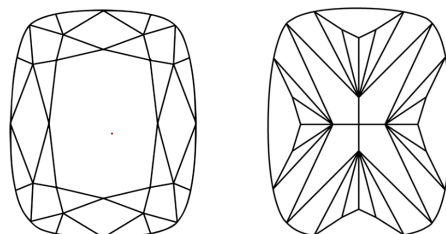

CLARITY CHARACTERISTICS

KEY TO SYMBOLS

Red symbols indicate internal characteristics.
Green symbols indicate external characteristics.