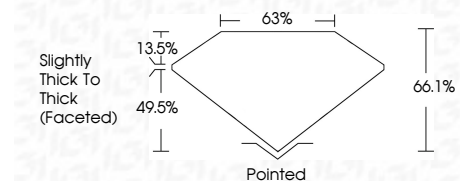

ELECTRONIC COPY

LG795646354
Report verification at igi.org

April 29, 2026
IGI Report Number **LG795646354**
Description **LABORATORY GROWN DIAMOND**
Shape and Cutting Style **CUSHION MODIFIED BRILLIANT**
Measurements **8.99 X 6.67 X 4.41 MM**

GRADING RESULTS
Carat Weight **2.09 CARATS**
Color Grade **E**
Clarity Grade **VVS 2**

ADDITIONAL GRADING INFORMATION
Polish **EXCELLENT**
Symmetry **EXCELLENT**
Fluorescence **NONE**
Inscription(s) **IGI LG795646354**
Comments: This Laboratory Grown Diamond was created by Chemical Vapor Deposition (CVD) growth process. Type IIa

April 29, 2026
IGI Report No **LG795646354**
CUSHION MODIFIED BRILLIANT
8.99 X 6.67 X 4.41 MM
Carat Weight **2.09 CARATS**
Color Grade **E**
Clarity Grade **VVS 2**
Depth **66.1%**
Table **49.5%**
Girdle **Slightly Thick To Thick (Faceted)**
Culet **Pointed**
Polish **EXCELLENT**
Symmetry **EXCELLENT**
Fluorescence **NONE**
Inscription(s) **IGI LG795646354**
Comments: This Laboratory Grown Diamond was created by Chemical Vapor Deposition (CVD) growth process. Type IIa

GRADING RESULTS
Carat Weight **2.09 CARATS**
Color Grade **E**
Clarity Grade **VVS 2**

ADDITIONAL GRADING INFORMATION
Polish **EXCELLENT**
Symmetry **EXCELLENT**
Fluorescence **NONE**
Inscription(s) **IGI LG795646354**