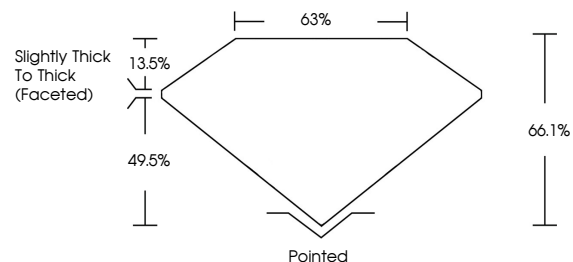

PROPORTIONS