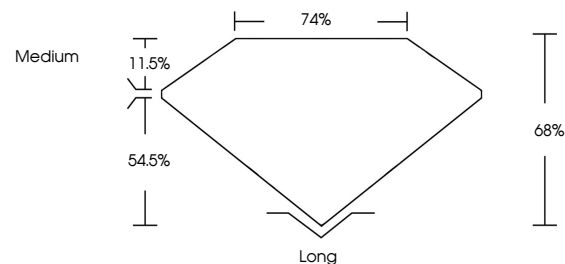

PROPORTIONS