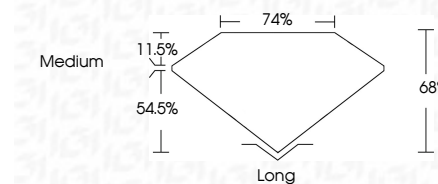

**ELECTRONIC COPY**

LG795650979  
Report verification at igi.org

May 9, 2026  
IGI Report Number **LG795650979**  
Description **LABORATORY GROWN DIAMOND**  
Shape and Cutting Style **EMERALD CUT**  
Measurements **8.64 X 6.00 X 4.08 MM**

**GRADING RESULTS**  
Carat Weight **2.00 CARATS**  
Color Grade **F**  
Clarity Grade **VS 1**

**ADDITIONAL GRADING INFORMATION**  
Polish **EXCELLENT**  
Symmetry **EXCELLENT**  
Fluorescence **NONE**  
Inscription(s) **IGI LG795650979**  
Comments: This Laboratory Grown Diamond was created by Chemical Vapor Deposition (CVD) growth process. Type IIa

May 9, 2026  
IGI Report No **LG795650979**  
**EMERALD CUT**  
8.64 X 6.00 X 4.08 MM  
2.00 CARATS  
Color Grade **F**  
Clarity Grade **VS 1**  
Depth **68%**  
Table **54.5%**  
Girdle **Medium**  
Culet **Long**  
Polish **EXCELLENT**  
Symmetry **EXCELLENT**  
Fluorescence **NONE**  
Inscription(s) **IGI LG795650979**  
Comments: This Laboratory Grown Diamond was created by Chemical Vapor Deposition (CVD) growth process. Type IIa

May 9, 2026  
IGI Report Number **LG795650979**  
Description **LABORATORY GROWN DIAMOND**  
Shape and Cutting Style **EMERALD CUT**  
Measurements **8.64 X 6.00 X 4.08 MM**

**GRADING RESULTS**  
Carat Weight **2.00 CARATS**  
Color Grade **F**  
Clarity Grade **VS 1**