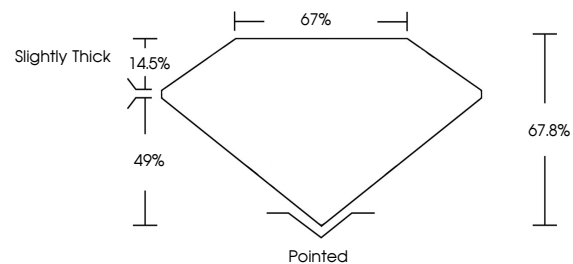

Measurements **10.19 X 7.02 X 4.76 MM**

GRADING RESULTS

Carat Weight **3.03 CARATS**
Color Grade **G**
Clarity Grade **VS 1**

ADDITIONAL GRADING INFORMATION

Polish **EXCELLENT**
Symmetry **EXCELLENT**
Fluorescence **NONE**
Inscription(s) **IGI LG795655626**

Comments: This Laboratory Grown Diamond was created by Chemical Vapor Deposition (CVD) growth process. Type IIa

April 30, 2026
IGI Report No. LG795655626
CUT CORNERED RECT. MODIFIED BRILLIANT
10.19 X 7.02 X 4.76 MM
Carat Weight **3.03 CARATS**
Color Grade **G**
Clarity Grade **VS 1**
Depth **49%**
Table **67%**
Girdle **Slightly Thick**
Culet **Pointed**
Polish **EXCELLENT**
Symmetry **EXCELLENT**
Fluorescence **NONE**
Inscription(s) **IGI LG795655626**
Comments: This Laboratory Grown Diamond was created by Chemical Vapor Deposition (CVD) growth process. Type IIa

GRADING RESULTS

Carat Weight **3.03 CARATS**
Color Grade **G**
Clarity Grade **VS 1**

ADDITIONAL GRADING INFORMATION

Polish **EXCELLENT**
Symmetry **EXCELLENT**
Fluorescence **NONE**

Inscription(s) **IGI LG795655626**

Comments: This Laboratory Grown Diamond was created by Chemical Vapor Deposition (CVD) growth process. Type IIa

PROPORTIONS

CLARITY CHARACTERISTICS

KEY TO SYMBOLS

Red symbols indicate internal characteristics.
Green symbols indicate external characteristics.