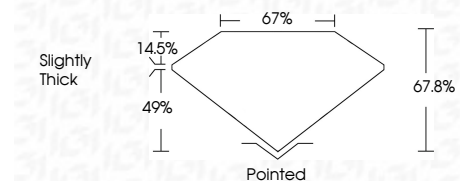

Measurements **10.19 X 7.02 X 4.76 MM**

GRADING RESULTS

Carat Weight **3.03 CARATS**
Color Grade **G**
Clarity Grade **VS 1**

ADDITIONAL GRADING INFORMATION

Polish **EXCELLENT**
Symmetry **EXCELLENT**
Fluorescence **NONE**
Inscription(s) **IGI LG795655626**

Comments: This Laboratory Grown Diamond was created by Chemical Vapor Deposition (CVD) growth process. Type IIa

April 30, 2026
IGI Report No. LG795655626
CUT CORNERED RECT. MODIFIED BRILLIANT
10.19 X 7.02 X 4.76 MM
Carat Weight **3.03 CARATS**
Color Grade **G**
Clarity Grade **VS 1**
Depth **49%**
Table **67%**
Girdle **Slightly Thick**
Culet **Pointed**
Polish **EXCELLENT**
Symmetry **EXCELLENT**
Fluorescence **NONE**
Inscription(s) **IGI LG795655626**
Comments: This Laboratory Grown Diamond was created by Chemical Vapor Deposition (CVD) growth process. Type IIa

LABORATORY GROWN DIAMOND REPORT

April 30, 2026
IGI Report Number **LG795655626**
Description **LABORATORY GROWN DIAMOND**
Shape and Cutting Style **CUT CORNERED RECTANGULAR
MODIFIED BRILLIANT**
Measurements **10.19 X 7.02 X 4.76 MM**

GRADING RESULTS

Carat Weight **3.03 CARATS**
Color Grade **G**
Clarity Grade **VS 1**

ADDITIONAL GRADING INFORMATION

Polish **EXCELLENT**
Symmetry **EXCELLENT**
Fluorescence **NONE**

Inscription(s) **IGI LG795655626**