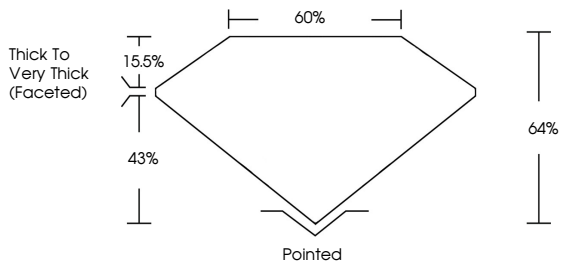

PROPORTIONS