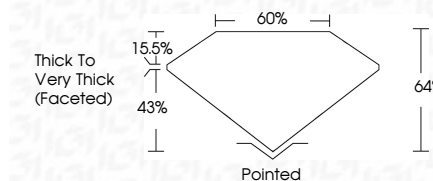

**ELECTRONIC COPY**

LG795698237  
Report verification at igi.org

May 6, 2026  
IGI Report Number **LG795698237**  
Description **LABORATORY GROWN DIAMOND**  
Shape and Cutting Style **PEAR BRILLIANT**  
Measurements **12.77 X 7.92 X 5.07 MM**

**GRADING RESULTS**  
Carat Weight **3.10 CARATS**  
Color Grade **F**  
Clarity Grade **VVS 2**

**ADDITIONAL GRADING INFORMATION**  
Polish **EXCELLENT**  
Symmetry **EXCELLENT**  
Fluorescence **NONE**  
Inscription(s) **IGI LG795698237**  
Comments: This Laboratory Grown Diamond was created by Chemical Vapor Deposition (CVD) growth process. Type IIa

May 6, 2026  
IGI Report No **LG795698237**  
**PEAR BRILLIANT**  
12.77 X 7.92 X 5.07 MM  
3.10 CARATS  
F  
VVS 2  
64%  
60%  
Thick to Very Thick (Faceted)  
Pointed  
EXCELLENT  
EXCELLENT  
NONE  
IGI LG795698237  
Comments: This Laboratory Grown Diamond was created by Chemical Vapor Deposition (CVD) growth process. Type IIa

**GRADING RESULTS**  
Carat Weight **3.10 CARATS**  
Color Grade **F**  
Clarity Grade **VVS 2**

**ADDITIONAL GRADING INFORMATION**  
Polish **EXCELLENT**  
Symmetry **EXCELLENT**  
Fluorescence **NONE**  
Inscription(s) **IGI LG795698237**