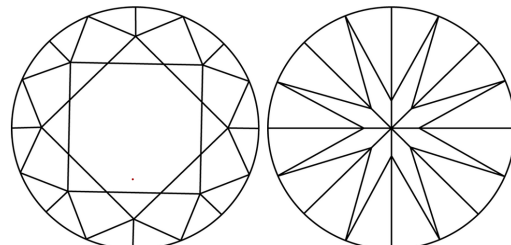

May 5, 2026
IGI Report Number **LG797656636**
Description **LABORATORY GROWN DIAMOND**
Shape and Cutting Style **ROUND BRILLIANT**
Measurements **6.58 - 6.62 X 4.09 MM**

GRADING RESULTS
Carat Weight **1.10 CARAT**
Color Grade **E**
Clarity Grade **VVS 2**
Cut Grade **IDEAL**

PROPORTIONS

CLARITY CHARACTERISTICS

KEY TO SYMBOLS
Red symbols indicate internal characteristics.
Green symbols indicate external characteristics.

Sample Image Used

COLOR

D	E	F	G	H	I	J	Faint	Very Light	Light
---	---	---	---	---	---	---	-------	------------	-------