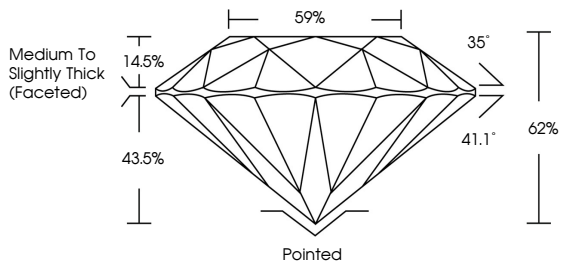

PROPORTIONS