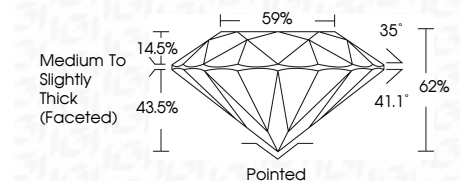

ELECTRONIC COPY

LG797656636
Report verification at igi.org

May 5, 2026
IGI Report Number **LG797656636**
Description **LABORATORY GROWN DIAMOND**
Shape and Cutting Style **ROUND BRILLIANT**
Measurements **6.58 - 6.62 X 4.09 MM**

GRADING RESULTS
Carat Weight **1.10 CARAT**
Color Grade **E**
Clarity Grade **VVS 2**
Cut Grade **IDEAL**

ADDITIONAL GRADING INFORMATION
Polish **EXCELLENT**
Symmetry **EXCELLENT**
Fluorescence **NONE**
Inscription(s) **IGI LG797656636**
Comments: This Laboratory Grown Diamond was created by Chemical Vapor Deposition (CVD) growth process. Type IIa

May 5, 2026
IGI Report No LG797656636
ROUND BRILLIANT
1.10 CARAT
E
6.58 - 6.62 X 4.09 MM
Color Grade **IDEAL**
Clarity Grade **VVS 2**
Depth **62%**
Table **59%**
Girdle **Medium To Slightly Thick (Faceted)**
Culet **Pointed**
Polish **EXCELLENT**
Symmetry **EXCELLENT**
Fluorescence **NONE**
Inscription(s) **IGI LG797656636**
Comments: This Laboratory Grown Diamond was created by Chemical Vapor Deposition (CVD) growth process. Type IIa

May 5, 2026
IGI Report Number **LG797656636**
Description **LABORATORY GROWN DIAMOND**
Shape and Cutting Style **ROUND BRILLIANT**
Measurements **6.58 - 6.62 X 4.09 MM**

GRADING RESULTS
Carat Weight **1.10 CARAT**
Color Grade **E**
Clarity Grade **VVS 2**
Cut Grade **IDEAL**