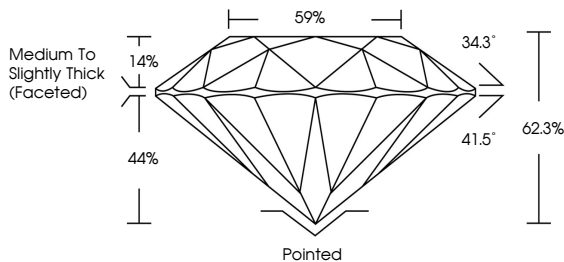

PROPORTIONS