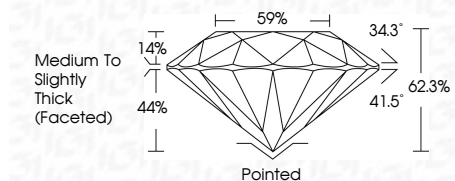

ELECTRONIC COPY

LG797656977
Report verification at igi.org

May 4, 2026
IGI Report Number **LG797656977**
Description **LABORATORY GROWN DIAMOND**
Shape and Cutting Style **ROUND BRILLIANT**
Measurements **6.56 - 6.59 X 4.10 MM**

GRADING RESULTS
Carat Weight **1.09 CARAT**
Color Grade **F**
Clarity Grade **VVS 2**
Cut Grade **EXCELLENT**

Sample Image Used

ADDITIONAL GRADING INFORMATION
Polish **EXCELLENT**
Symmetry **EXCELLENT**
Fluorescence **NONE**
Inscription(s) **IGI LG797656977**
Comments: This Laboratory Grown Diamond was created by Chemical Vapor Deposition (CVD) growth process. Type IIa

May 4, 2026
IGI Report No LG797656977
ROUND BRILLIANT
6.56 - 6.59 X 4.10 MM
1.09 CARAT
Color Grade **F**
Clarity Grade **VVS 2**
Cut Grade **EXCELLENT**
Depth **62.3%**
Table **59%**
Girdle **Medium To Slightly Thick (Faceted)**
Culet **Pointed**
Polish **EXCELLENT**
Symmetry **EXCELLENT**
Fluorescence **NONE**
Inscription(s) **IGI LG797656977**
Comments: This Laboratory Grown Diamond was created by Chemical Vapor Deposition (CVD) growth process. Type IIa

May 4, 2026
IGI Report Number **LG797656977**
Description **LABORATORY GROWN DIAMOND**
Shape and Cutting Style **ROUND BRILLIANT**
Measurements **6.56 - 6.59 X 4.10 MM**

GRADING RESULTS
Carat Weight **1.09 CARAT**
Color Grade **F**
Clarity Grade **VVS 2**
Cut Grade **EXCELLENT**