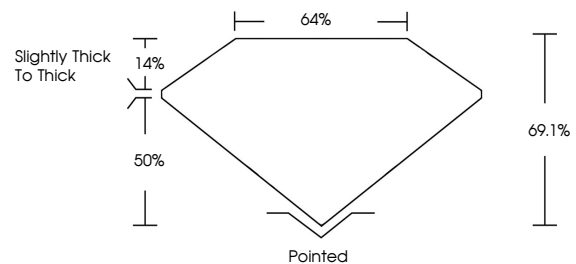

PROPORTIONS