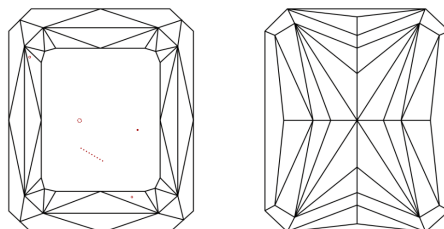

CLARITY CHARACTERISTICS

KEY TO SYMBOLS

Red symbols indicate internal characteristics.
Green symbols indicate external characteristics.