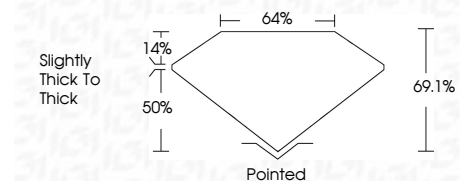

ELECTRONIC COPY

LG797657918
Report verification at igi.org

May 7, 2026
IGI Report Number **LG797657918**
Description **LABORATORY GROWN DIAMOND**
Shape and Cutting Style **CUT CORNERED
RECTANGULAR MODIFIED
BRILLIANT**
Measurements **15.49 X 9.95 X 6.88 MM**

GRADING RESULTS

Carat Weight **10.25 CARATS**
Color Grade **FANCY INTENSE YELLOW**
Clarity Grade **VS 2**

ADDITIONAL GRADING INFORMATION

Polish **EXCELLENT**
Symmetry **EXCELLENT**
Fluorescence **NONE**
Inscription(s) **IGI LG797657918**
Comments: This Laboratory Grown Diamond was created by Chemical Vapor Deposition (CVD) growth process.

May 7, 2026
IGI Report No **LG797657918**
CUT CORNERED RECT. MODIFIED BRILLIANT
Carat Weight **10.25 CARATS**
Color Grade **FANCY INTENSE YELLOW**
Clarity Grade **VS 2**
Depth **69.1%**
Table **64%**
Girdle **Slightly thick to thick**
Culet **Pointed**
Polish **EXCELLENT**
Symmetry **EXCELLENT**
Fluorescence **NONE**
Inscription(s) **IGI LG797657918**
Comments: This Laboratory Grown Diamond was created by Chemical Vapor Deposition (CVD) growth process.

May 7, 2026
IGI Report Number **LG797657918**
Description **LABORATORY GROWN DIAMOND**
Shape and Cutting Style **CUT CORNERED RECTANGULAR
MODIFIED BRILLIANT**
Measurements **15.49 X 9.95 X 6.88 MM**

GRADING RESULTS