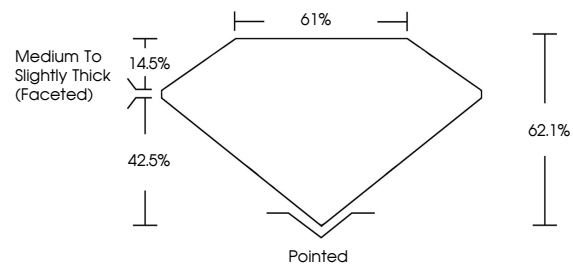

GRADING RESULTS
Carat Weight **1.63 CARAT**
Color Grade **E**
Clarity Grade **VVS 2**
Cut Grade **EXCELLENT**

ADDITIONAL GRADING INFORMATION
Polish **EXCELLENT**
Symmetry **EXCELLENT**
Fluorescence **NONE**
Inscription(s) **(IGI) LG797666528**
Comments: This Laboratory Grown Diamond was created by Chemical Vapor Deposition (CVD) growth process. Type IIa

May 2, 2026
IGI Report No LG797666528
OVAL BRILLIANT
9.44 X 6.65 X 4.13 MM
Carat Weight **1.63 CARAT**
Color Grade **E**
Clarity Grade **VVS 2**
Cut Grade **EXCELLENT**
Depth **62.1%**
Table **61%**
Girdle **Medium To Slightly Thick (Faceted)**
Culet **Pointed**
Polish **EXCELLENT**
Symmetry **EXCELLENT**
Fluorescence **NONE**
Inscriptions(s) **(IGI) LG797666528**
Comments: This Laboratory Grown Diamond was created by Chemical Vapor Deposition (CVD) growth process. Type IIa

LABORATORY GROWN DIAMOND REPORT

May 2, 2026
IGI Report Number **LG797666528**
Description **LABORATORY GROWN DIAMOND**
Shape and Cutting Style **OVAL BRILLIANT**
Measurements **9.44 X 6.65 X 4.13 MM**

GRADING RESULTS
Carat Weight **1.63 CARAT**
Color Grade **E**
Clarity Grade **VVS 2**
Cut Grade **EXCELLENT**

PROPORTIONS

CLARITY CHARACTERISTICS

KEY TO SYMBOLS

Red symbols indicate internal characteristics.
Green symbols indicate external characteristics.

Sample Image Used

COLOR

D E F G H I J Faint Very Light Light