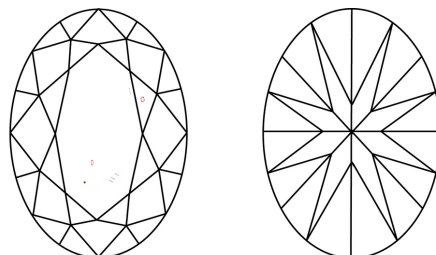

ELECTRONIC COPY

LG797666528
Report verification at igi.org

May 2, 2026
IGI Report Number **LG797666528**
Description **LABORATORY GROWN DIAMOND**
Shape and Cutting Style **OVAL BRILLIANT**
Measurements **9.44 X 6.65 X 4.13 MM**

May 2, 2026
IGI Report No LG797666528
OVAL BRILLIANT
9.44 X 6.65 X 4.13 MM
Carat Weight **1.63 CARAT**
Color Grade **E**
Clarity Grade **VVS 2**
Cut Grade **EXCELLENT**
Depth **62.1%**
Table **61%**
Girdle **Medium To Slightly Thick (Faceted)**
Culet **Pointed**
Polish **EXCELLENT**
Symmetry **EXCELLENT**
Fluorescence **NONE**
Inscriptions(s) **(IGI) LG797666528**
Comments: This Laboratory Grown Diamond was created by Chemical Vapor Deposition (CVD) growth process. Type IIa

LABORATORY GROWN DIAMOND REPORT

May 2, 2026
IGI Report Number **LG797666528**
Description **LABORATORY GROWN DIAMOND**
Shape and Cutting Style **OVAL BRILLIANT**
Measurements **9.44 X 6.65 X 4.13 MM**

GRADING RESULTS
Carat Weight **1.63 CARAT**
Color Grade **E**
Clarity Grade **VVS 2**
Cut Grade **EXCELLENT**

PROPORTIONS

CLARITY CHARACTERISTICS

KEY TO SYMBOLS

Red symbols indicate internal characteristics.
Green symbols indicate external characteristics.

Sample Image Used

COLOR

D E F G H I J Faint Very Light Light