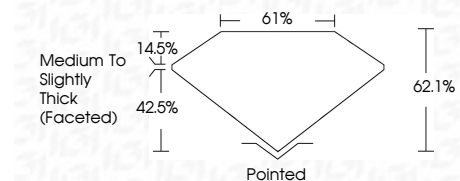

ELECTRONIC COPY

LG797666528
Report verification at igi.org

May 2, 2026
IGI Report Number **LG797666528**
Description **LABORATORY GROWN DIAMOND**
Shape and Cutting Style **OVAL BRILLIANT**
Measurements **9.44 X 6.65 X 4.13 MM**

GRADING RESULTS
Carat Weight **1.63 CARAT**
Color Grade **E**
Clarity Grade **VVS 2**
Cut Grade **EXCELLENT**

ADDITIONAL GRADING INFORMATION
Polish **EXCELLENT**
Symmetry **EXCELLENT**
Fluorescence **NONE**
Inscription(s) **(IGI) LG797666528**
Comments: This Laboratory Grown Diamond was created by Chemical Vapor Deposition (CVD) growth process. Type IIa

May 2, 2026
IGI Report No LG797666528
OVAL BRILLIANT
9.44 X 6.65 X 4.13 MM
Carat Weight **1.63 CARAT**
Color Grade **E**
Clarity Grade **VVS 2**
Cut Grade **EXCELLENT**
Depth **62.1%**
Table **61%**
Girdle **Medium To Slightly Thick (Faceted)**
Culet **Pointed**
Polish **EXCELLENT**
Symmetry **EXCELLENT**
Fluorescence **NONE**
Inscriptions(s) **(IGI) LG797666528**
Comments: This Laboratory Grown Diamond was created by Chemical Vapor Deposition (CVD) growth process. Type IIa

LABORATORY GROWN DIAMOND REPORT

May 2, 2026
IGI Report Number **LG797666528**
Description **LABORATORY GROWN DIAMOND**
Shape and Cutting Style **OVAL BRILLIANT**
Measurements **9.44 X 6.65 X 4.13 MM**

GRADING RESULTS
Carat Weight **1.63 CARAT**
Color Grade **E**
Clarity Grade **VVS 2**
Cut Grade **EXCELLENT**